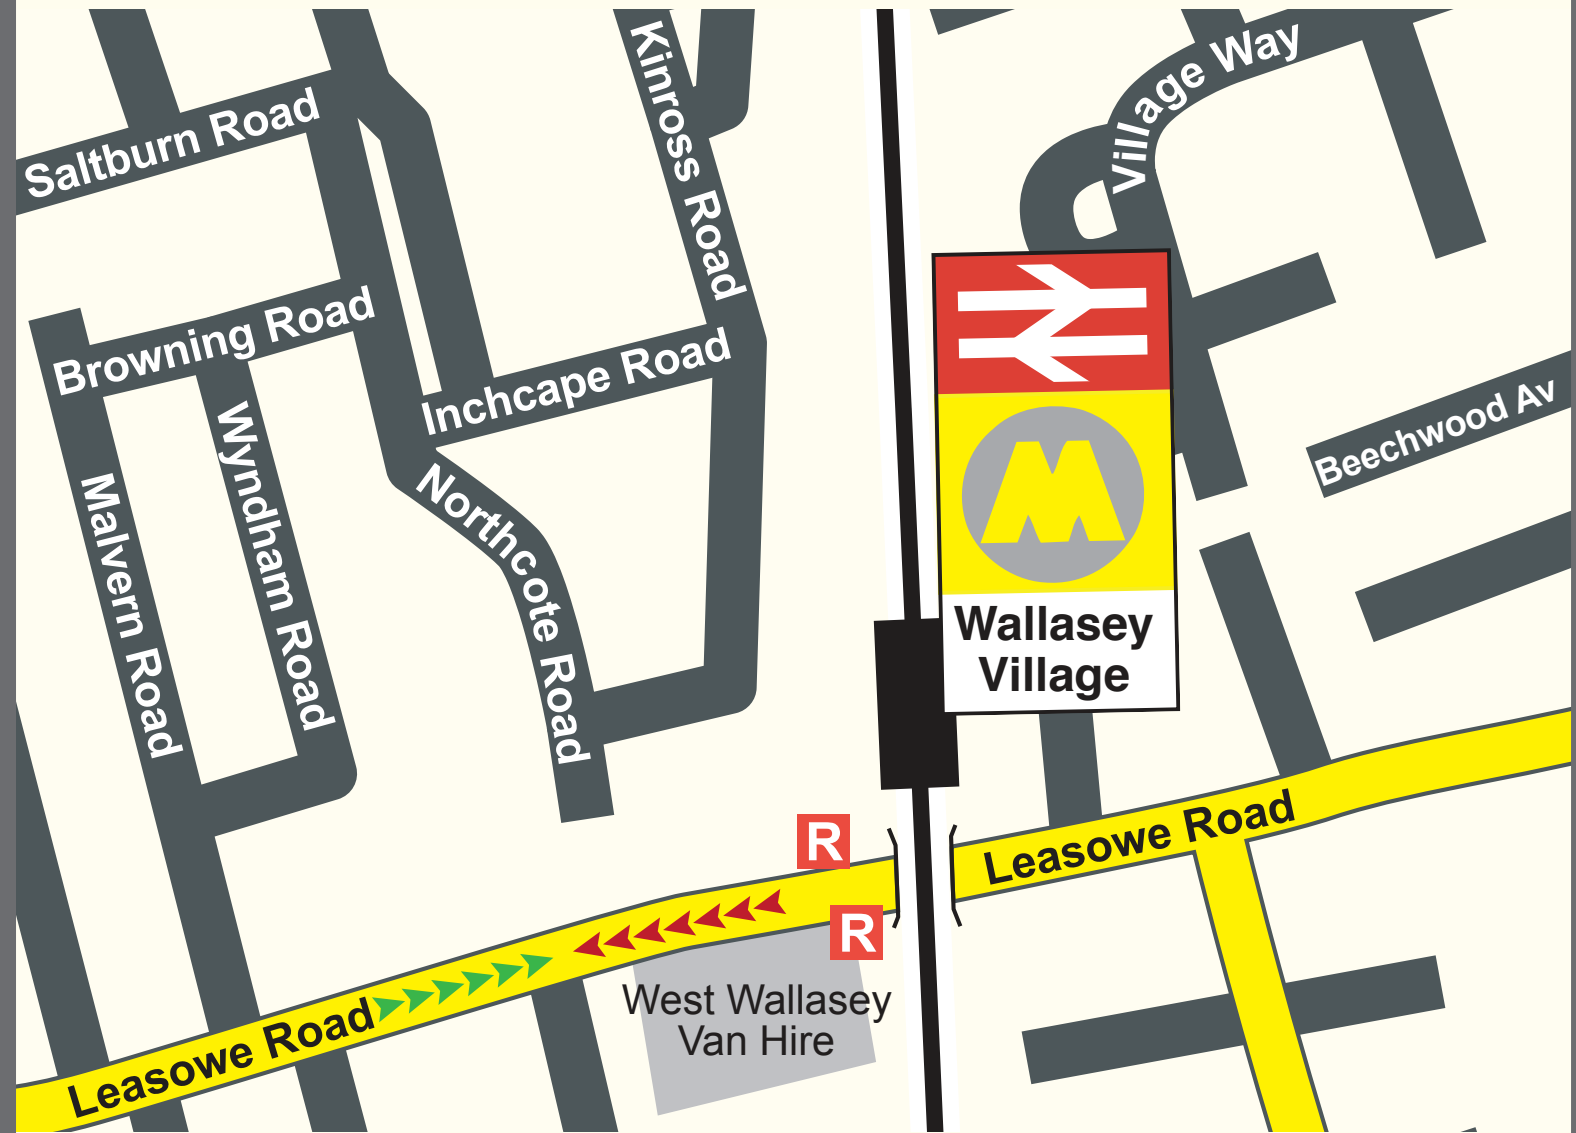

# Rail Replacement Bus Stop

## Wallasey Village

**R** RAIL REPLACEMENT  
BUS STOP

←←←←← LIVERPOOL CITY CENTRE  
→→→→→ WEST KIRBY

 Merseyrail