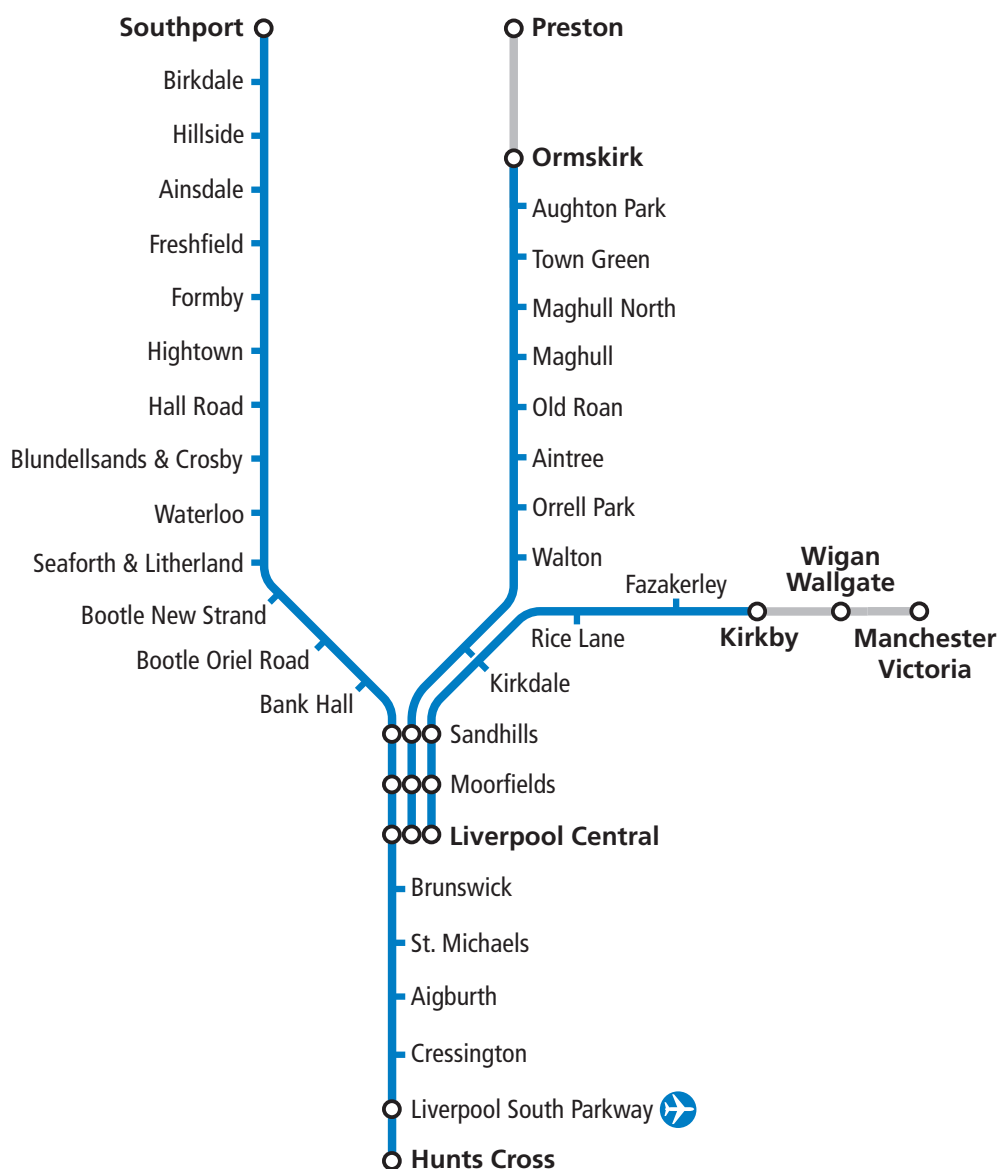

Valid from **9 January 2023**

until further notice

Please note Ormskirk - Preston continues as 12 December 2022

Train times

Northern Line

Hunts Cross or Liverpool – Southport

Liverpool to Kirkby/Ormskirk

Ormskirk – Preston

For details of trains between **Kirkby, Wigan and Manchester,**

please visit **National Rail Enquiries** - Nationalrail.co.uk

or **Northern Rail** - Northernrailway.co.uk

Timetable Index

Travelling between:

Showing all trains from **Hunts Cross** to **Southport** via **Liverpool South Parkway** and **Liverpool**

Additional trains run between **Hunts Cross** and **Liverpool Lime Street** via **Liverpool South Parkway** (see City Line Book 2)