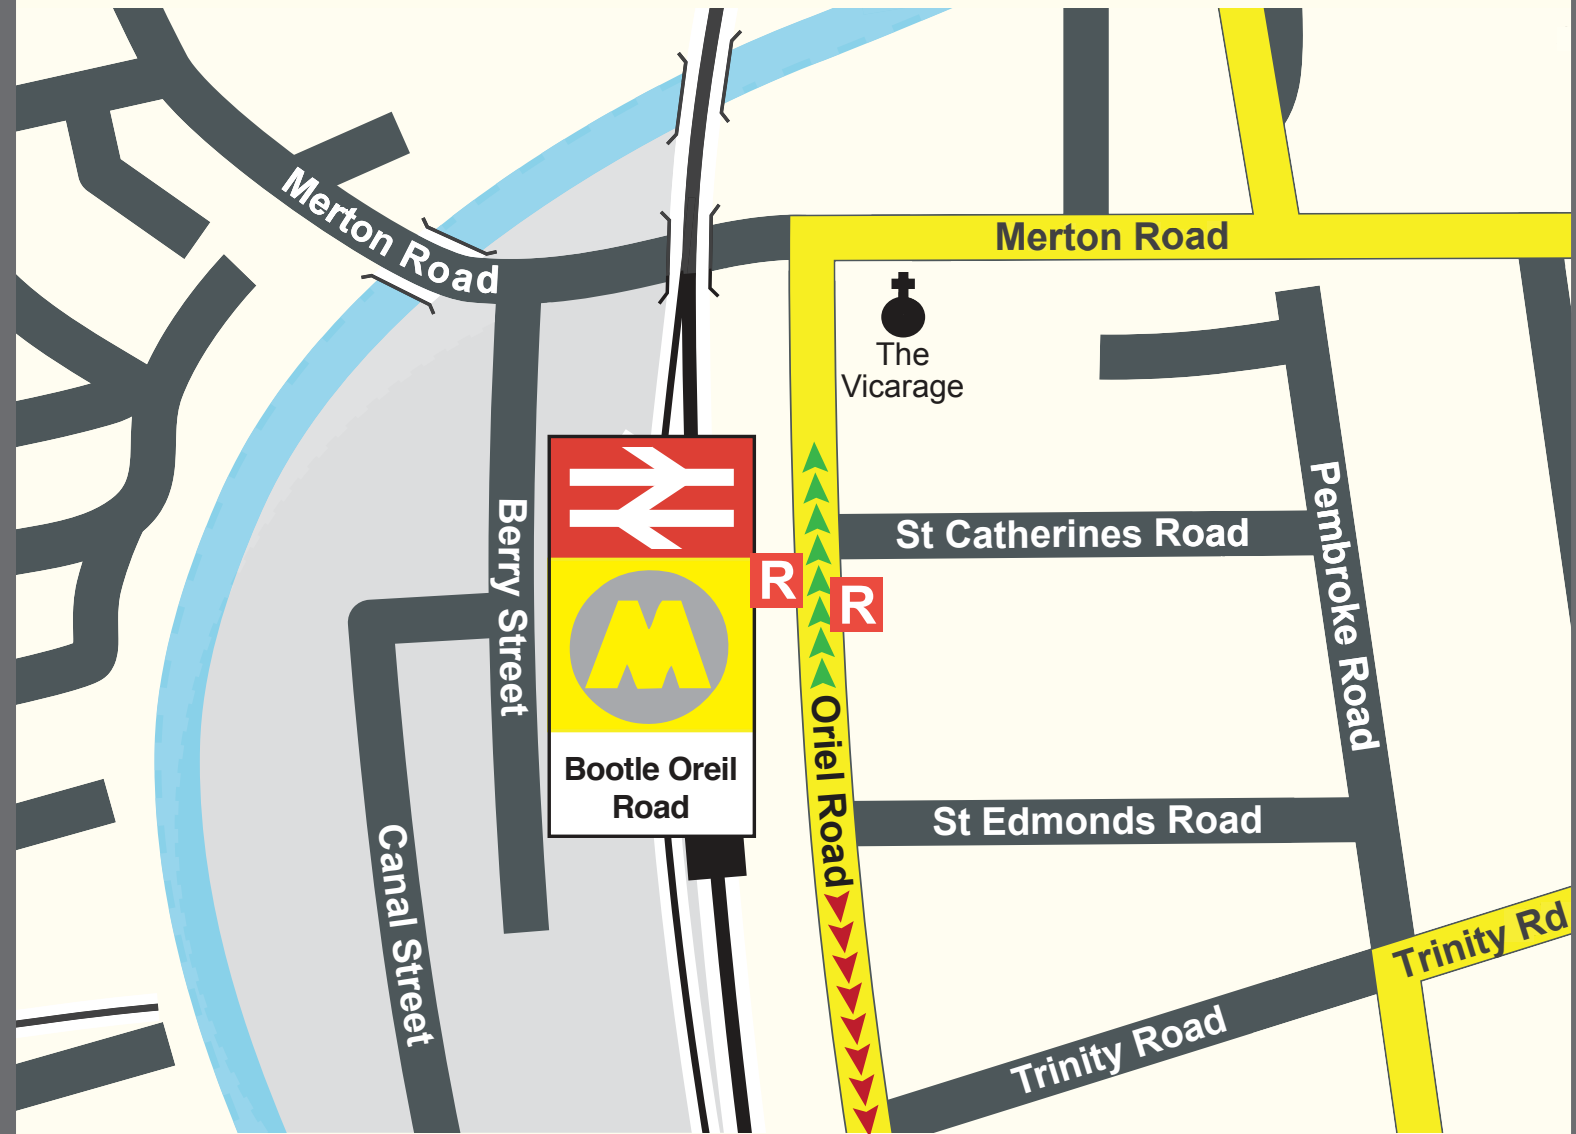

# Rail Replacement Bus Stop

## Bootle Oriel Road

**R** RAIL REPLACEMENT  
BUS STOP

←←←←← LIVERPOOL CITY CENTRE  
→→→→→ SOUTHPORT

 Merseyrail