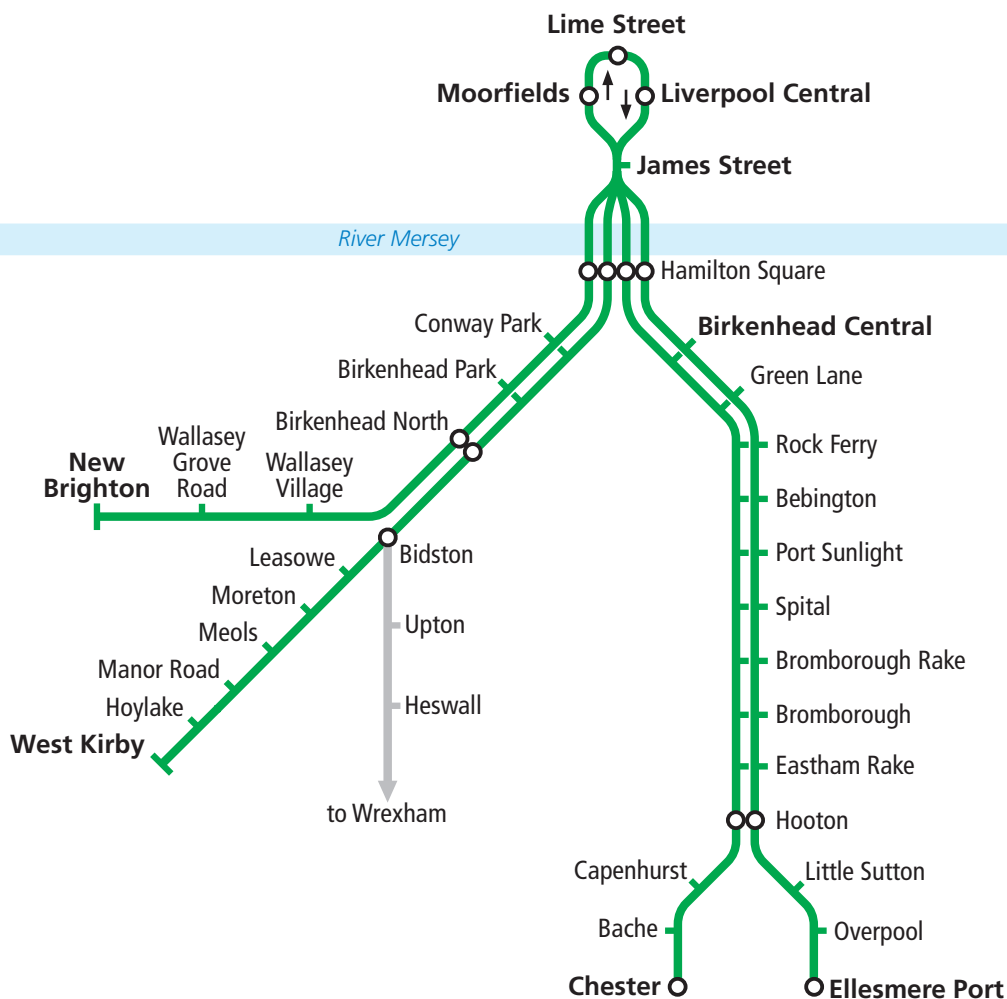

Valid from **9 January 2023**
until further notice

Please note Bidston - Wrexham continues as 11 December 2022

Train times

Wirral Line

Liverpool - New Brighton and West Kirby via Birkenhead

Liverpool - Ellesmere Port and Chester via Birkenhead

Bidston - Wrexham

Timetable Index

Travelling between:

West Kirby/New Brighton via Hamilton Square to/from Liverpool	3 - 8
Chester/Ellesmere Port via Hamilton Square to/from Liverpool	9 - 24
Bidston to/from Wrexham	25 - 30