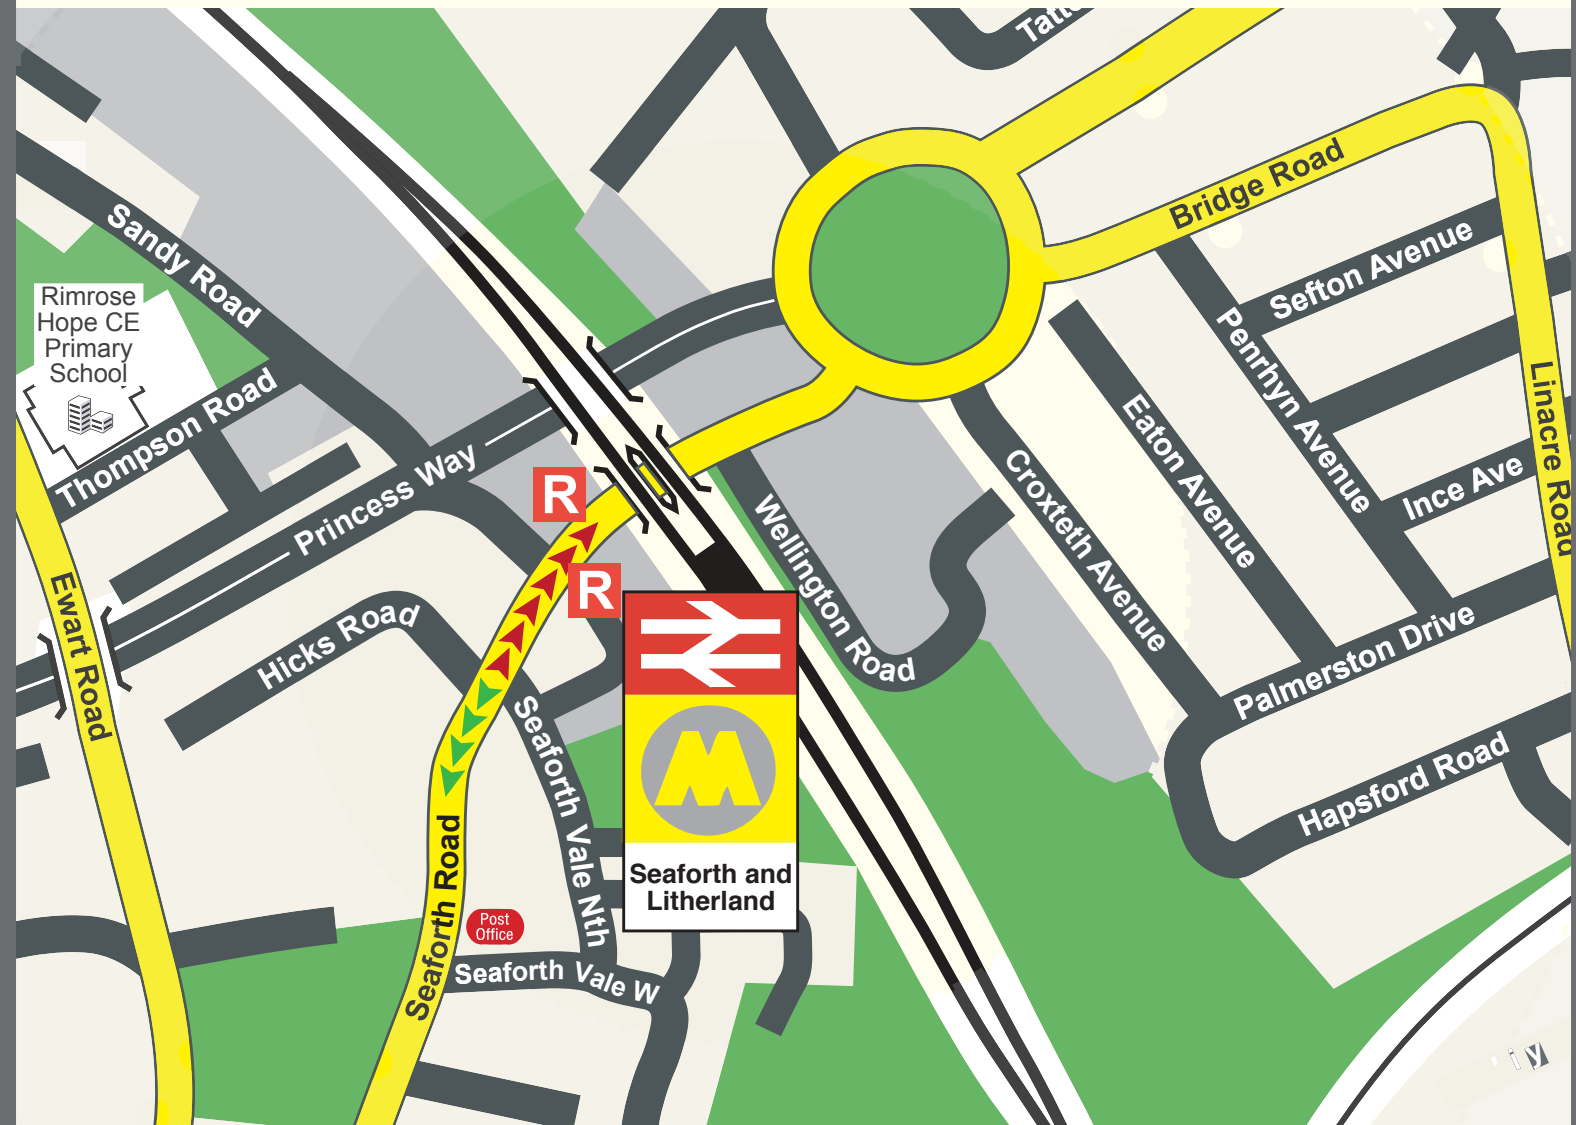

Rail Replacement Bus Stop

Seaforth and Litherland

R RAIL REPLACEMENT
BUS STOP

←←←←← LIVERPOOL CITY CENTRE
←←←←← SOUTHPORT

 **Merseyrail**