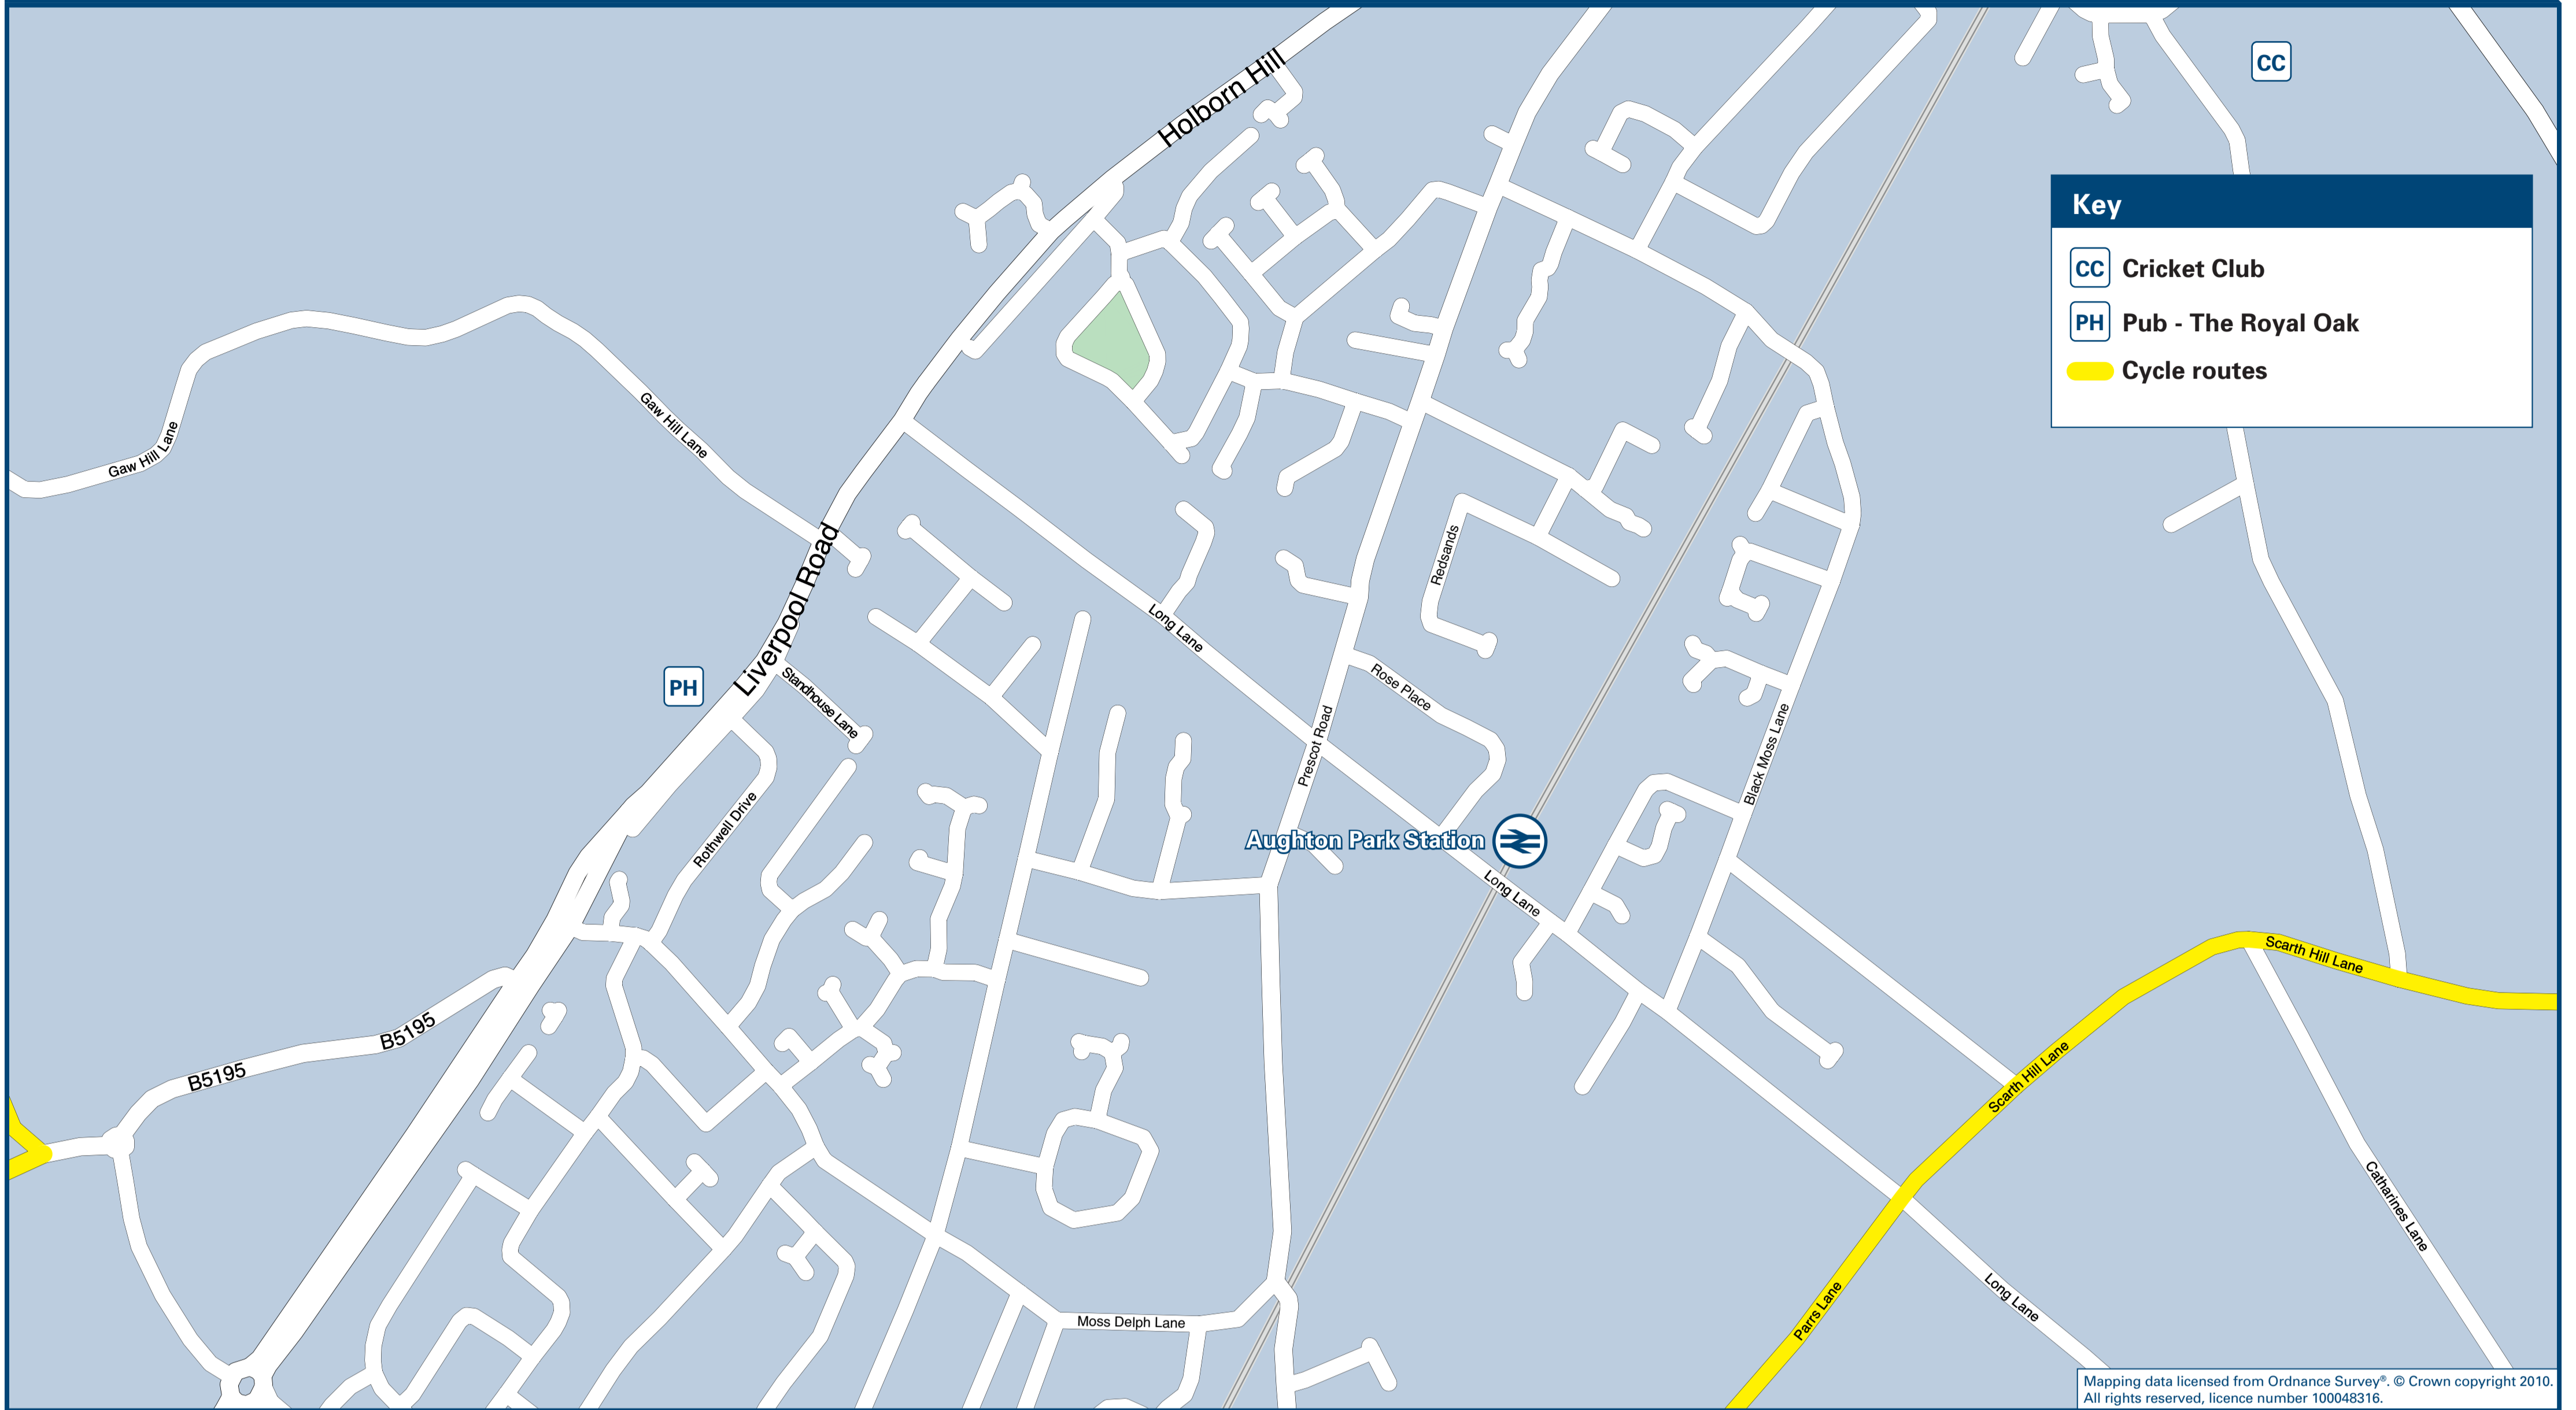

Aughton Park Station

Onward Travel Information

Local area map

Buses and Taxis

Destinations

DESTINATION	BUS ROUTES	BUS STOP
Ormskirk	75	A
Town Green	75	B

Further information about all onward travel

Local Authorities

This poster shows details of popular destinations and main, frequent bus routes (that run at least hourly daytimes), that depart from bus stops at this station, or within a few minutes walk of this station. Other destinations and other routes may be available from the town centre. Every effort has been made to ensure all information is correct at time of print March 2011, we can not be held liable for any errors or omissions that may have occurred. For any feedback, please e-mail comments@onwardtravelposters.com.