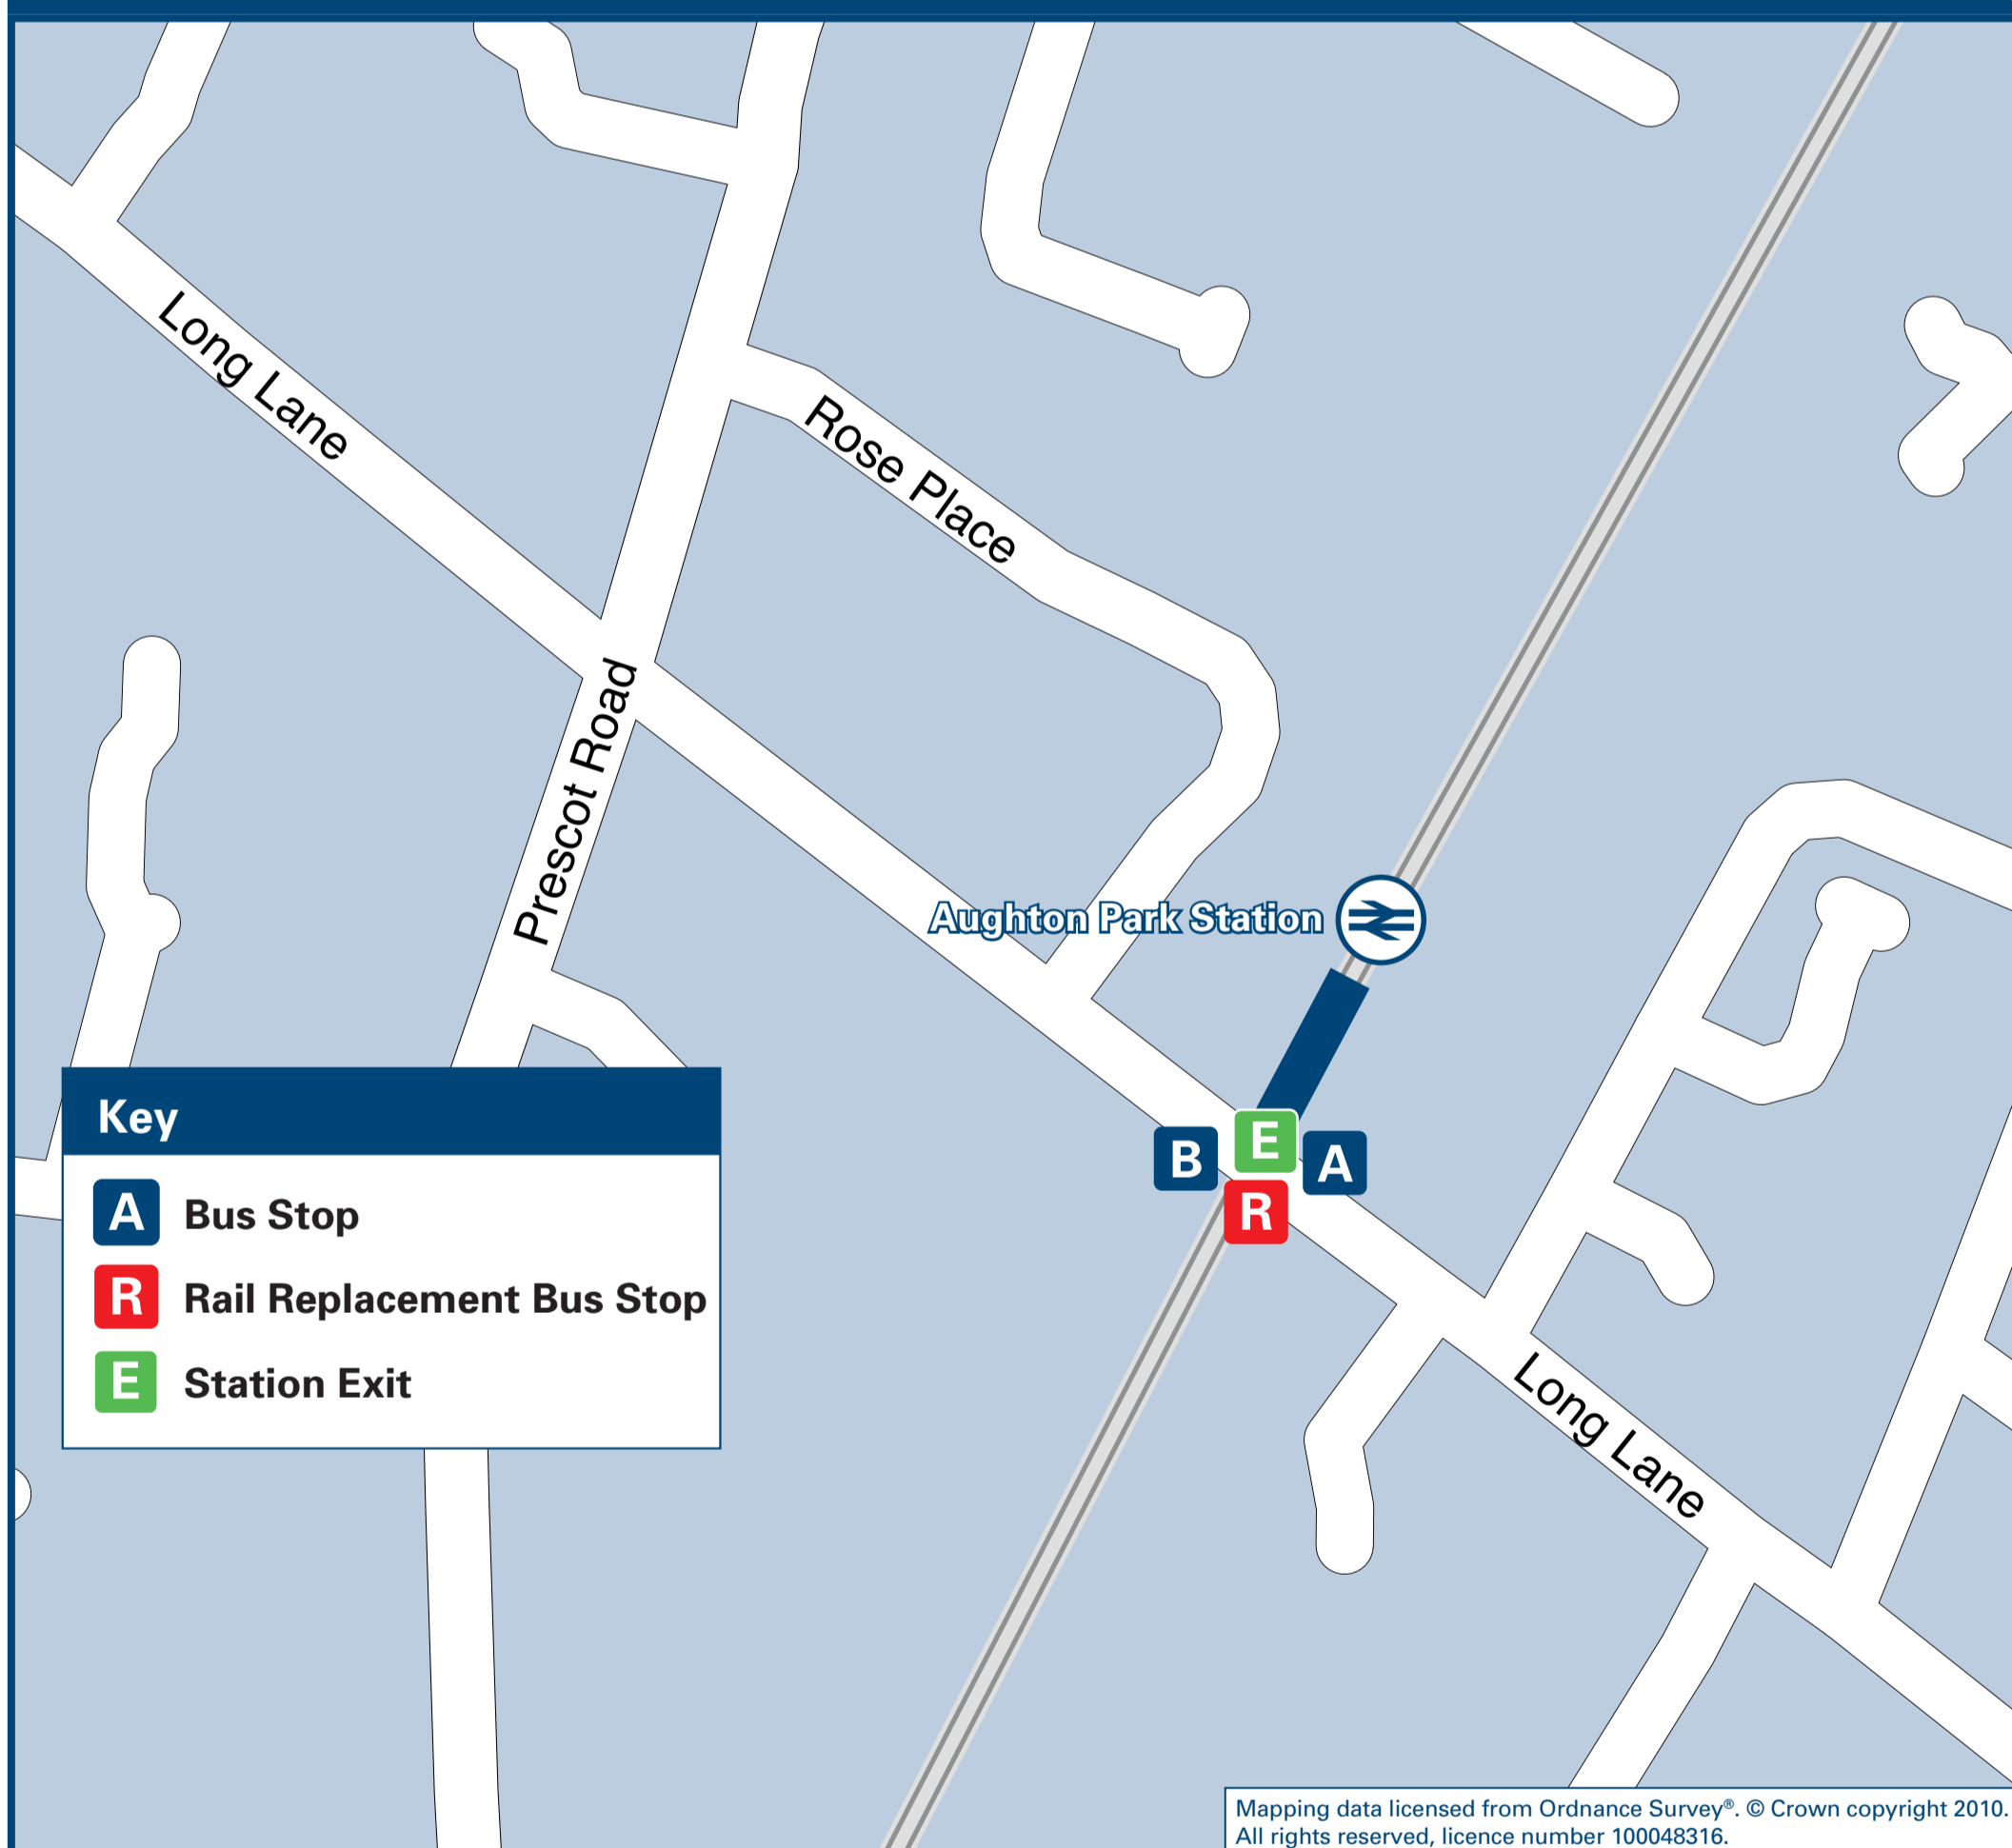

Aughton Park Station

Onward Travel Information

Local area map

Buses and Taxis

Destinations

DESTINATION	BUS ROUTES	BUS STOP
Ormskirk	75	A
Town Green	75	B

Further information about all onward travel

Local Authorities

This poster shows details of popular destinations and main, frequent bus routes (that run at least hourly daytimes), that depart from bus stops at this station, or within a few minutes walk of this station. Other destinations and other routes may be available from the town centre. Every effort has been made to ensure all information is correct at time of print March 2011, we can not be held liable for any errors or omissions that may have occurred. For any feedback, please e-mail comments@onwardtravelposters.com.