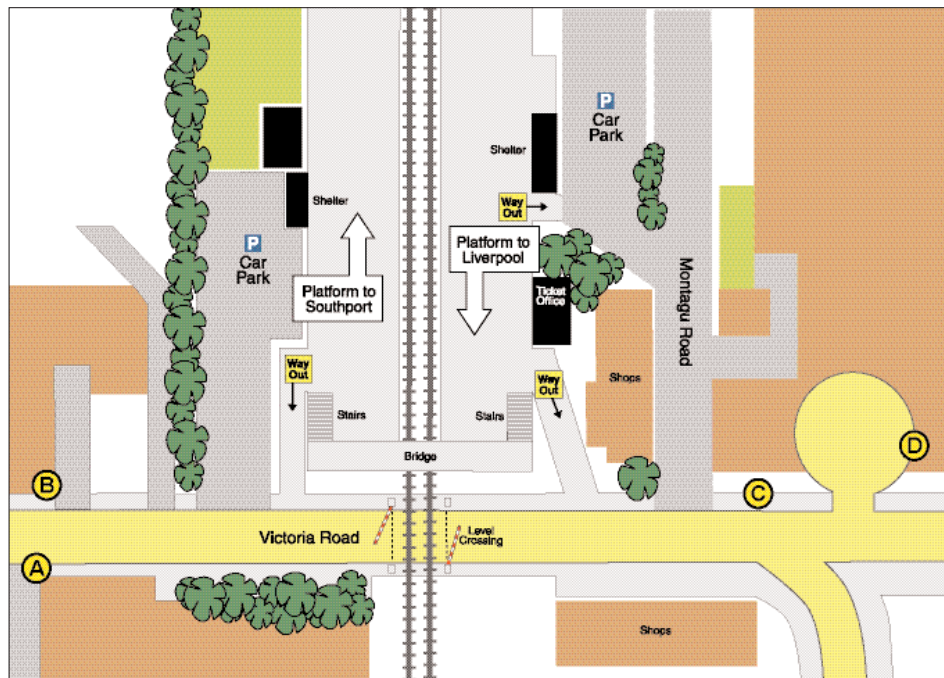

Merseytravel

Freshfield Station

Interchange Information

Formby Circulares

Monday to Saturday off-peak (0900-1600)

Minutes past each hour	Travelling to	Via	Route Number	Departure Stop
00	Formby Village	Halsall Lane	161	B
04	Formby Village	Harington Road	160	A
30	Formby Village	Freshfield Road	160	B
34	Formby Village	Harington Road	161	A
49	Formby Village	Ryeground Lane	162	D

Monday to Saturday peak (0700-0900 and 1600-1900)

Minutes past each hour	Travelling to	Via	Route Number	Departure Stop
00	Formby Village	Halsall Lane	164	B
04	Alt Road	Harington Road	164	A
30	Formby Village	Halsall Lane	164	B
34	Alt Road	Harington Road	164	A
49	Formby Village	Ryeground Lane	162	D

Sundays

Minutes past each hour	Travelling to	Via	Route Number	Departure Stop
08 (1008 - 1708)	Formby Village	Harington Road/ Duke Street	165	A
31 (1031 - 1731)	Formby Village	Ryeground Lane/ Watchyard Lane	165	D

Freshfield Interchange Map

Monday to Saturday	164	164	164	164	160	161	160	161	160	161	164	164	164	164	164	164
Freshfield Station stop A	0704	0734	0804	0834	0904	0934	04	34	1504	1534	1604	1634	1704	1734	1804	1834
Birch Green (for Nature Reserve)	0705	0735	0805	0835	0906	0936	06	36	1506	1536	1605	1635	1705	1735	1805	1835
Woodlands Primary School	0707	0737	0807	0837	0908	0938	08	38	1508	1538	1607	1637	1707	1737	1807	1837
Formby Station stop A	0709	0739	0809	0839	0910	0940	10	40	1510	1540	1609	1639	1709	1739	1809	1839
Formby Village Chapel Lane	-	-	-	-	0913	0943	13	43	1513	1543	-	-	-	-	-	-
Alt Road, Romsey Avenue	0716	0746	0816	0846	0919	0949	19	49	1519	1549	1616	1646	1716	1746	1816	1846
Formby Village Sumner Road	0719	0749	0819	0849	0922	0952	22	52	1522	1552	1619	1649	1719	1749	1819	1849
Formby Station stop C	0723	0753	0823	0853	-	-	-	-	-	-	1623	1653	1723	1753	1823	1853
Formby Station stop B	0725	0755	0825	0855	0925	0955	25	55	1525	1555	1625	1655	1725	1755	1825	1855
Woodlands Primary School	0727	0757	0827	0857	0927	0957	27	57	1527	1557	1627	1657	1727	1757	1827	1857
Squirrel Green (for Nature Reserve)	0729	0759	0829	0859	0929	0959	29	59	1529	1559	1629	1659	1729	1759	1829	1859
Freshfield Station stop B	0730	0800	0830	0900	0930	1000	30	00	1530	1600	1630	1700	1730	1800	1830	1900
Formby Village Sumner Road	0733	0803	0833	0903	0933	1003	33	03	1533	1603	1633	1703	1733	1803	1833	1903

Monday to Saturday	162	162	162	
Freshfield Station stop D	0749	then at these	49	1849
Freshfield Primary Sch, Watchyard Lane	0756	minutes past	56	until 1856
Formby Town Centre Car Park	0759	each hour	59	1859

Sundays	165	165	165	
Freshfield Station stop D	1008		08	1708
Formby Station stop A	1013		13	1713
Formby Village Sumner Road	1016	then at	16	1716
Alt Road, Romsey Avenue	1020	these	20	1720
Formby Village Sumner Road	1023	minutes	23	until 1723
Formby Station stop B	1026	past	26	1726
Freshfield Station stop D	1031	each	31	1731
Deansgate Lane, Southport Road	1035	hour	35	1735
Formby Village Sumner Road	1039		39	1739

Further information and help

traveline 0871 200 22 33
public transport info
Calls may be recorded.

Open from 8am until 8pm
7 days a week
Visit our website for details of pricing

Timetables for these bus services are available from the station booking office.

www.merseytravel.gov.uk

Download maps and timetables

TravelWise is a campaign to help people on Merseyside make sustainable transport choices - public transport, walking, cycling and using cars wisely.

Help us keep our information up to date! Email publicity@merseytravel.gov.uk or call 0151 330 1066. To report damage to this bus stop, call 0800 731 3699.