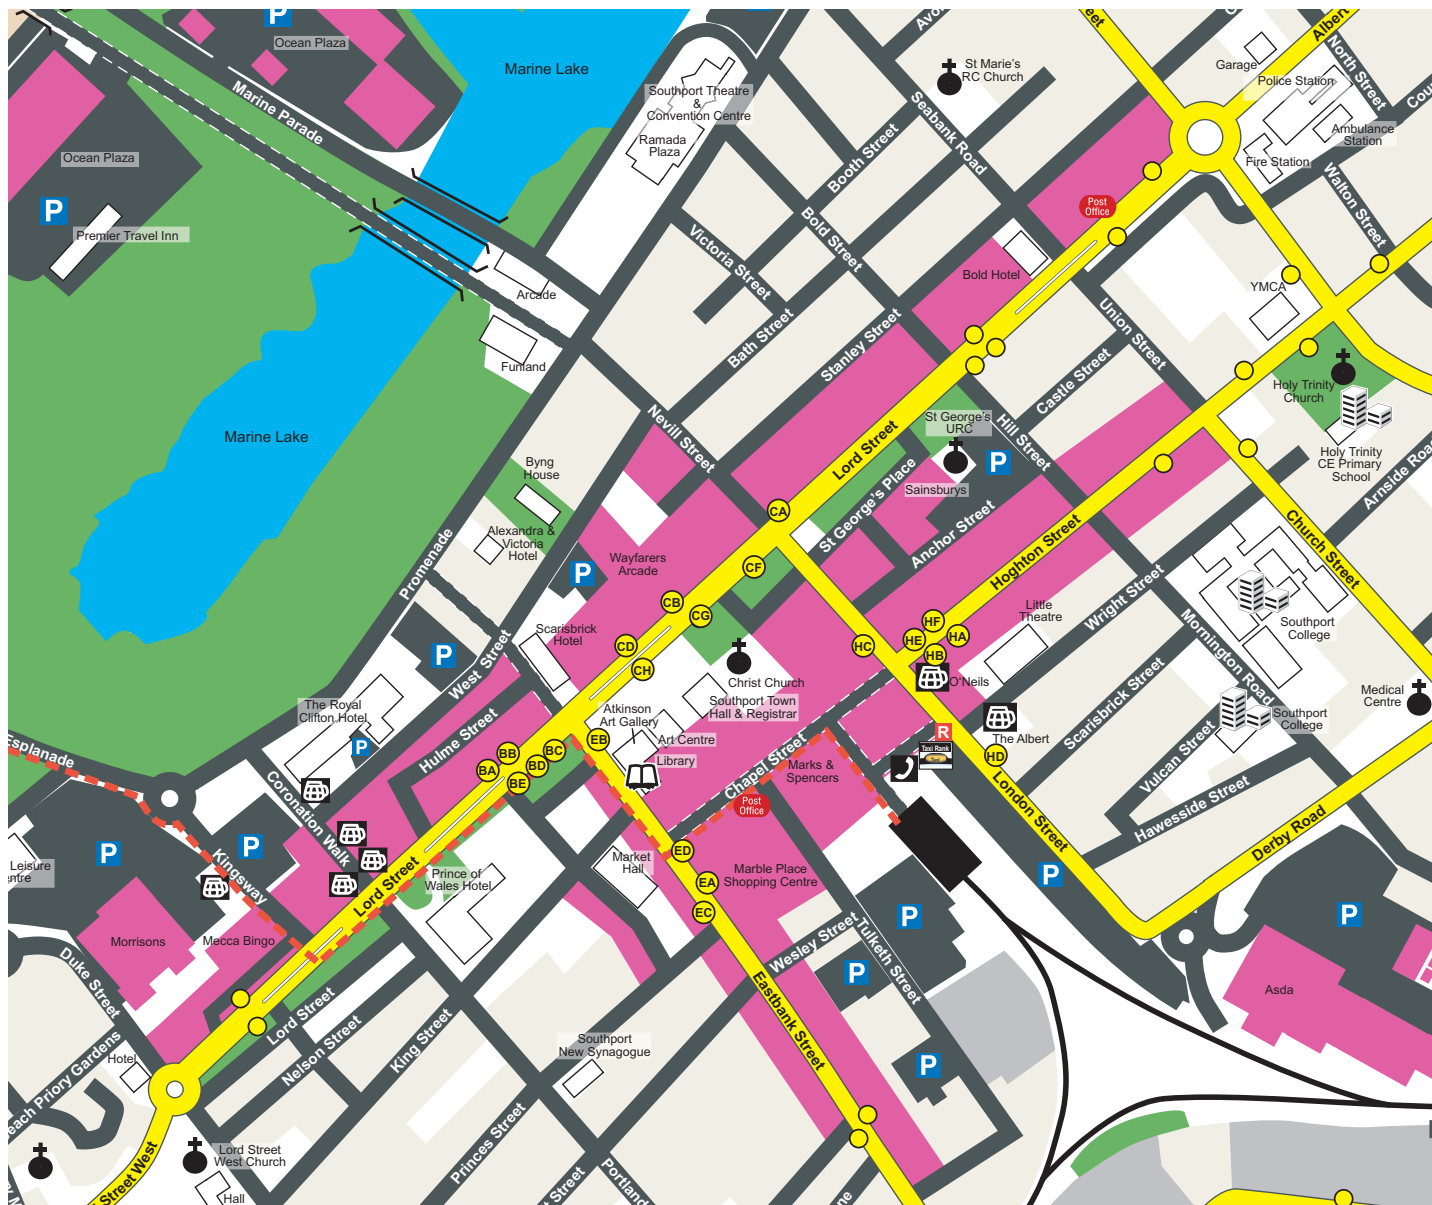

Southport Station Where to board your bus

If you know your destination or bus number look here

GOING TOWARDS	ROUTE NO
A Ainsdale	44, 47, 49, X2
Aintree	300
Aintree Racecourse	300
B Bank Hall Station	47, 300, X2
Banks	2, 347, X2
Birkdale	15, 15A, 47, 49, X2
Bootle (North Park)	47, X2
Bootle (South Park)	47, 300, X2
Bootle New Strand	47, 300, X2
C Carr Cross	375/385
Carr Lane	43, 46, 49
Chorley	347
Churchtown	2, 15, 15A, 40, 44, 47, 49, 347, X2
Crosby	47, X2
Crossens	2, 40, 44, 47, 49, 347, X2
E Eccleston	347
Euxton	347
F Formby	44, 47, X2
H Hall Green	375/385
Haskayne	300

GOING TOWARDS	ROUTE NO
Hesketh Bank	2, 40
High Park	43, 49
Hillside	47
Hutton	2, X2
I Ince Blundell	47
K Kew	44, 300
L Liverpool City Centre	47, 300, X2
Longton	2
Lydiate	300
M Maghull	300
Marshside	15, 15A, 40, 44
Mawdesley	347
Meols Cop	43, 46, 46A
Mere Brow	347, X2
Much Hoole	2, X2
O Old Roan	300
Ormskirk	375/385
Orrell Post	375/385
P Penwortham	2, X2
Preston Bus Station	2, X2

GOING TOWARDS	ROUTE NO
Preston Station	2, X2
R Riverside Caravan Park	347, X2
Russell Road	46, 46A
Rufford	347
S Skelmersdale	375/385
Southport and Formby District General Hospital	44, 300
T Tarleton	2, X2
Thornton	47, X2
W Walmer Bridge	2
Walnut Street	44
Waterloo	47, X2
Wigan Bus Station	375/385
Woodvale	44, 47, 49, X2

ROUTE NO	GOING TOWARDS	STOPS
44	Walnut Street/Formby	HA, CG, EA
46	Carr Lane	HC, CG, EA
46/46A	Russell Road	CD, EC
47	Liverpool City Centre	FB, CF, BC
47	Crossens	CB, FA
49	Crossens	CD, FA
49	Woodvale	FB, CF, BD