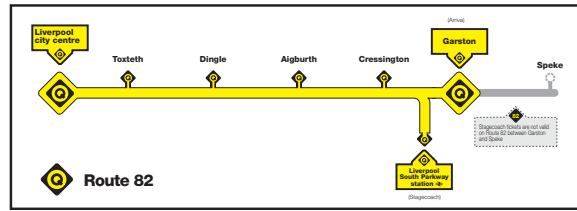

Buses from stop B

Rail replacement services towards Hunts Cross operate from this stop.

82 To Liverpool South Parkway/Speke From 04/09/2016
Via St Mary's Road, Speke Road, Speke Boulevard, Western Avenue, Central Avenue, South Parade, Eastern Avenue

Mondays to Fridays	Saturdays	Sundays
5am 0523 0533 6am 0623 0653 7am 0703 0718 0728 0741 0748 0756 8am 0803 0808 0813 0818 0819 0822 0825 0828 Then every 3 minutes to Garston (Speke Road) Every 6 minutes to Liverpool South Parkway Every 6 minutes to Speke 6pm 1801 1804 1807 1810 1813 1816 1819 1822 1827 1830 1836 1838 1841 1844 1850 1856 1859 7pm 1904 1909 1915 1918 1924 1933 1942 1952 8pm 2002 2010 2019 2029 2039 2049 2059 Then every 10 minutes at 09 13 20 28 35 43 50 and 58 minutes past each hour until 12am 0009 0019 0029	5am 0523 0533 6am 0623 0653 7am 0713 0736 0756 8am 0803 0811 0818 0826 0833 0841 0848 0856 9am 0903 0911 0918 0926 0933 0941 0948 0956 10am 1003 1011 1018 1028 1033 1038 1043 1048 1053 1058 Then every 5 minutes to Garston (Speke Road) Every 10 minutes to Liverpool South Parkway Every 10 minutes to Speke 6pm 1803 1806 1813 1818 1822 1829 1838 1838 1843 1848 1853 1858 7pm 1906 1914 1921 1931 1941 1949 1959 Then every 10 minutes at 09 13 20 28 35 43 50 and 58 minutes past each hour until 12am 0009 0019 0029	7am 0700 0730 8am 0800 0830 0848 9am 0900 0911 0918 0928 0938 0941 0948 0958 10am 1000 1011 1018 1028 1038 1041 1048 1058 11am 1100 1111 1118 1128 1138 1141 1148 1158 Then every 7/8 minutes at 05 13 20 28 35 43 50 and 58 minutes past each hour until 6pm 1805 1813 1820 1828 1835 1843 1850 1857 1904 1912 1919 1927 1941 1949 1959 Then every 10 minutes at 09 13 20 28 35 43 50 and 58 minutes past each hour until 12am 0009 0019 0029

operates to Liverpool South Parkway
operates to Millwood Road, Speke
If you travel between Garston and Speke you must have a ticket issued by Arriva

Route 82 is part of the Quality Bus Network

82A To Halton Hospital From 24/04/2016
Via St Mary's Road, Speke Road, Estuary Business Park, Liverpool John Lennon Airport, Hale Road, Liverpool Road, Green Oaks Busway, Runcorn High Street Bus Station, Halton Lodge

Mondays to Fridays	Saturdays	Sundays
6am 0654 7am 0722 0747 8am 0823 0858 9am 0927 0957 10am 1029 1059 11am 1129 1159 12pm 1231 1pm 1300 1330 2pm 1400 1430 3pm 1500 1530 4pm 1605 1642 5pm 1717 1751 6pm 1818 1846 7pm 1916 1946 8pm 2016 2046 9pm 2146 10pm 2246 11pm 2346	6am 0655 7am 0729 0759 8am 0829 0859 9am 0929 0959 10am 1029 1059 11am 1129 1159 12pm 1229 1259 1pm 1339 2pm 1409 1439 3pm 1509 1539 4pm 1606 1636 5pm 1709 1739 6pm 1809 1838 7pm 1912 1946 8pm 2016 2046 9pm 2146 10pm 2246 11pm 2346	8am 0836 9am 0906 0936 10am 1006 1036 11am 1107 1137 12pm 1208 1238 1pm 1308 1337 Then every 30 minutes at 07 and 37 minutes past each hour until 6pm 1807 1847 7pm 1916 1946 8pm 2016 2046 9pm 2146 10pm 2246 11pm 2346

Operated by Arriva

500 To Liverpool John Lennon Airport From 04/09/2016
Via Liverpool South Parkway, Speke Road, Estuary Boulevard, Estuary Bank, Speke Hall Avenue

Mondays to Fridays	Saturdays	Sundays
5am 0521 0551 6am 0621 0651 7am 0721	5am 0521 0551 6am 0621 0651 7am 0721	5am 0521 0551 6am 0621 0651 7am 0721

Operated by Arriva