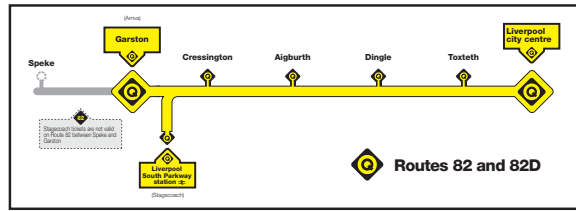

Cressington Station Interchange Information

Buses that operate near this station

Buses from stop A

Rail replacement services towards Southport operate from this stop.

82 To City Centre (Liverpool ONE Bus Station) From 04/09/2016
Via Aigburth Road, Park Road, Park Place, Great George Street, Berry Street, Renshaw Street, Hanover Street

Mondays to Fridays	Saturdays	Sundays
5am 0505 0535 6am 0604 0624 0633 0641 7am 0700 0706 0709 0712 0715 0718 0721 0724 0727 0730 0731 0735 0739 0742 0745 0748 0751 0754 0757 8am 0800 0803 0805 0809 0812 0815 0818 0821 0824 0827 0832 0833 0838 0839 0844 0846 0853 0857 9am 0901 0905 0908 0911 0914 0917 0920 Then every 3 minutes until 5pm 1757 6pm 1800 1806 1812 1818 1824 1829 1830 1838 1842 1851 1858 7pm 1902 1906 1915 1923 1933 1943 1953 Then every 10 minutes until 11pm 2303 2313 2323	5am 0504 0534 6am 0605 0625 0640 0655 7am 0705 0711 0720 0726 0731 0738 0746 0753 8am 0801 0808 0816 0823 0831 0838 0846 0853 9am 0901 0908 0916 0923 0931 0935 0940 0945 0950 0955 Then every 5 minutes until 5pm 1730 1735 1740 1743 1748 1753 6pm 1801 1808 1816 1823 1831 1838 1846 1853 7pm 1908 1916 1923 1933 1943 1953 Then every 10 minutes until 11pm 2303 2313 2323	6am 0631 7am 0701 0731 0755 8am 0803 0810 0818 0825 0833 0840 0848 0855 9am 0903 0910 0918 0925 0933 0940 0948 0955 10am 1005 1012 1020 1027 Then every 7/8 minutes until 4pm 1627 1635 1644 1650 1659 5pm 1703 1710 1718 1722 1733 1740 1748 1755 1843 1853 Then every 10 minutes until 11pm 2303 2313 2323

service 82D operates to Liverpool ONE Bus Station via Queen Square Bus Station, Dale Street, Exchange Street East, Chapel Street and Strand Street

82A To City Centre (Liverpool ONE Bus Station) From 24/04/2016
Via Aigburth Road, Otterspool Road, Jericho Lane, Riverside Drive, Sefton Street, Wapping

Mondays to Fridays	Saturdays	Sundays
6am 0605 0658 7am 0729 8am 0807 0837 9am 0911 0942 10am 1012 1042 11am 1112 1140 12pm 1210 1240 1pm 1310 1340 2pm 1410 1440 3pm 1515 1549 4pm 1625 1657 5pm 1728 1756 6pm 1823 7pm 1903 1932 1957 8pm 2040 9pm 2140 10pm 2240	7am 0705 0735 8am 0809 0840 9am 0910 0940 10am 1010 1040 11am 1110 1140 12pm 1210 1250 1pm 1317 1347 2pm 1416 1446 3pm 1513 1543 4pm 1620 1650 5pm 1720 1750 6pm 1816 1854 7pm 1924 1956 8pm 2040 9pm 2140 10pm 2240	7am 0746 8am 0816 0846 9am 0916 0946 10am 1016 1048 11am 1118 1149 12pm 1219 1249 1pm 1319 1349 2pm 1419 1449 3pm 1519 1549 4pm 1619 1649 5pm 1718 1748 6pm 1816 1846 7pm 1913 1940 8pm 2040 9pm 2140 10pm 2240

Operated by Arriva

82B To City Centre (Hanover Street) From 24/04/2016
Via Aigburth Road, Park Road, Great George Street, Renshaw Street

Mondays to Fridays	Saturdays	Sundays
6am 0636	No service	No service

Operated by Arriva

167 To Grassendale From 10/04/2012
Via Grassendale Road, Beechwood Road, Liverpool Cricket Club, Aigburth Hall Road, Cooper Avenue South, Seddon Road

Mondays to Fridays	Saturdays	Sundays
9am 0951 10am 1031 11am 1111 1151 12pm 1231 1pm 1311 1351 2pm 1431 3pm 1511 1551 4pm 1631 5pm 1711	9am 0951 10am 1031 11am 1111 1151 12pm 1231 1pm 1311 1351 2pm 1431 3pm 1511 1551 4pm 1631 5pm 1711	No service

Operated on behalf of Merseytravel