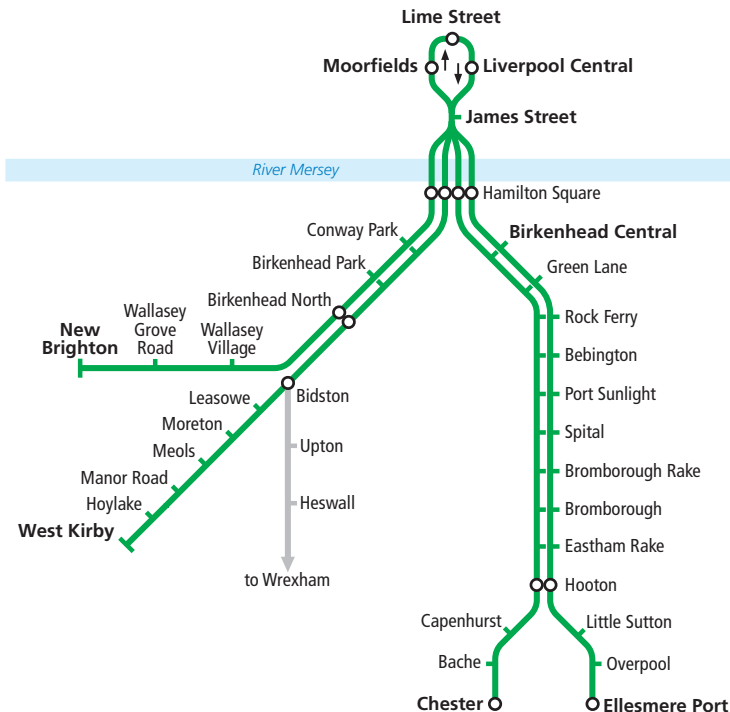

Valid from **26 September 2021**
until further notice

Train times

Wirral Line

Liverpool - Ellesmere Port and Chester via Birkenhead

Liverpool - New Brighton and West Kirby via Birkenhead

Showing all trains from **West Kirby and New Brighton to Birkenhead and Liverpool**
 Additional trains run between **Hamilton Square and Liverpool**

Showing all trains from West Kirby and New Brighton to Birkenhead and Liverpool

Additional trains run between **Hamilton Square** and **Liverpool**

Mondays to Saturdays 27 September 2021 until further notice

Connections:

For stations to **Shotton and Wrexham** - change at Bidston.

Showing all trains from Chester and Ellesmere Port to Birkenhead and Liverpool

Additional trains run between Hamilton Square and Liverpool

For **long distance and City Line to Crewe, Manchester, Manchester Airport, Newton-le-Willows, Preston, Blackpool, St Helens and Wigan** - change at Lime Street.

Showing all trains from **Liverpool and Birkenhead to Ellesmere Port and Chester**
Additional trains run between **Liverpool and Hamilton Square**