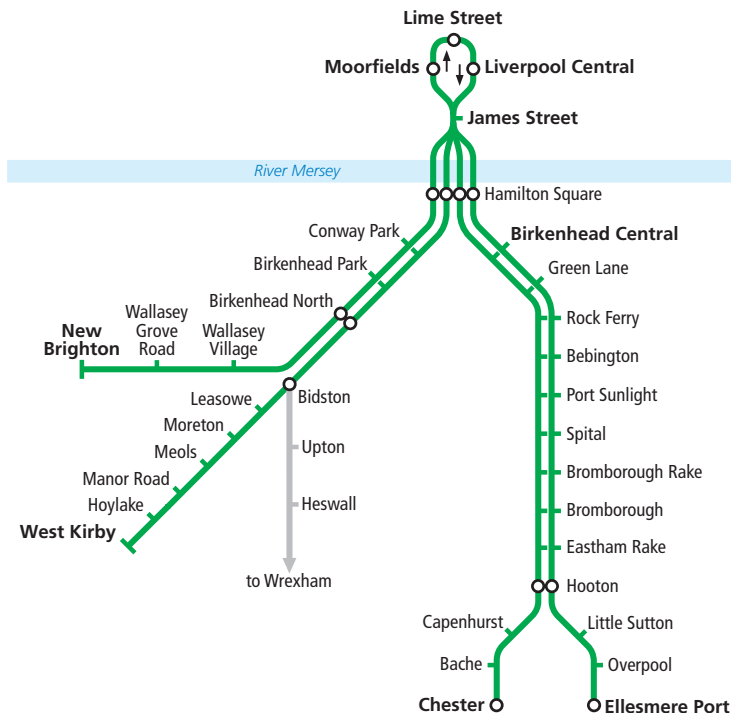

Valid from **15 December 2019**
to **16 May 2020**

Train times

Wirral Line

Liverpool - New Brighton and West Kirby

Liverpool - Ellesmere Port and Chester

Bidston - Wrexham

Timetable Index

Travelling between:

West Kirby/New Brighton via Hamilton Square to Liverpool

Chester/Ellesmere Port via Hamilton Square to Liverpool

Wrexham - Bidston with connections to/from Liverpool

Pages

2 - 7

8 - 23

24 - 27

Merseytravel work with the train operators to deliver services that meet our customers' needs and expectations. The Merseyrail Passengers' Charter tells you the standard of service you are entitled to expect and the refund arrangements if the service does not meet these standards. The charter is available from all staffed Merseyrail stations.