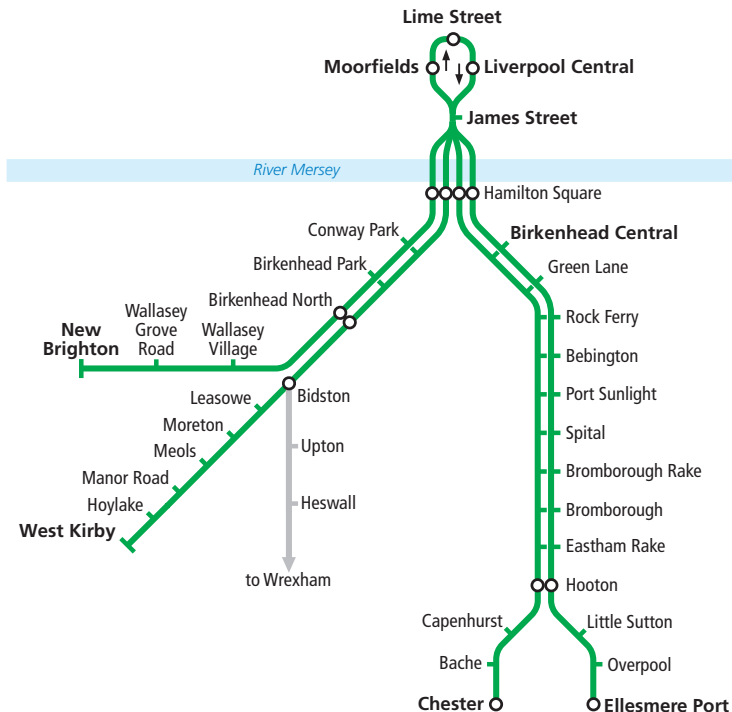

Valid from **9 December 2018**
to **18 May 2019**

Train times

Wirral Line

Liverpool - New Brighton and West Kirby

Liverpool - Ellesmere Port and Chester

Bidston - Wrexham

Timetable Index

Travelling between:	Pages
West Kirby/New Brighton via Hamilton Square to Liverpool	2-7
Chester/Ellesmere Port via Hamilton Square to Liverpool (8-20 December 2018)	8-20
Chester/Ellesmere Port via Hamilton Square to Liverpool (6 Jan - 12 May 2019)	22-35
Wrexham - Bidston with connections to/from Liverpool	36-39