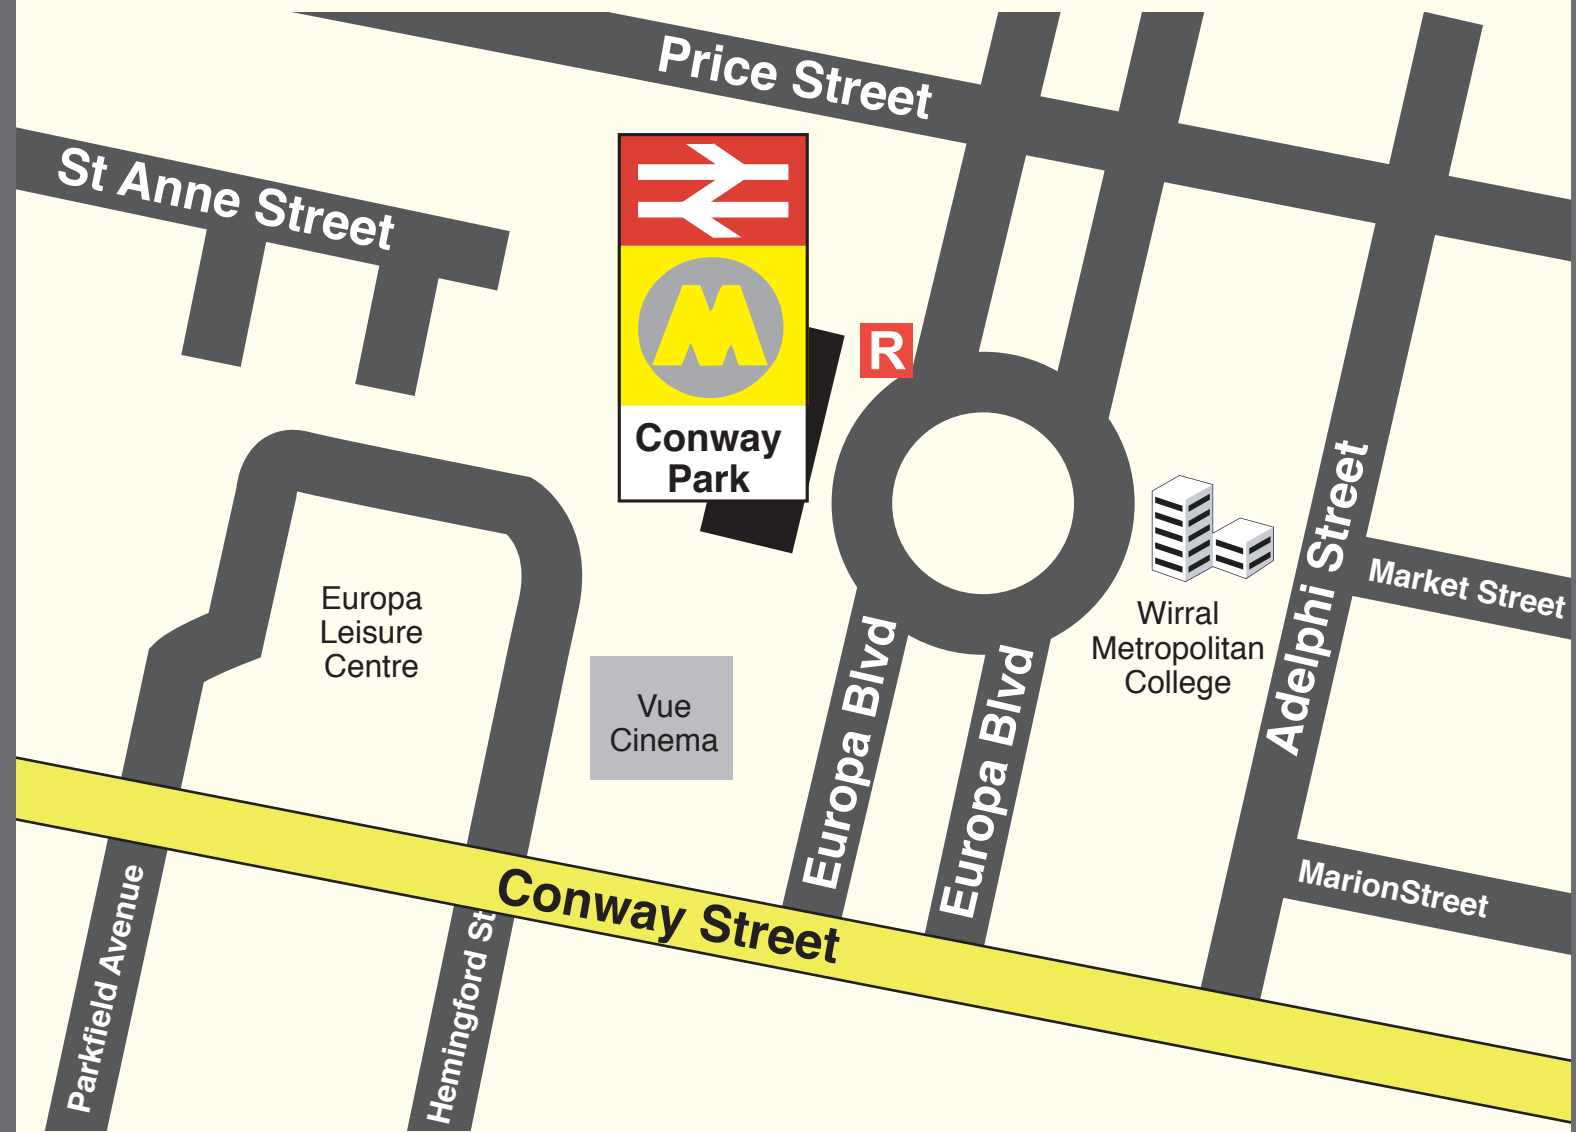

Rail Replacement Bus Stop

Conway Park

R RAIL REPLACEMENT
BUS STOP

 Merseyrail