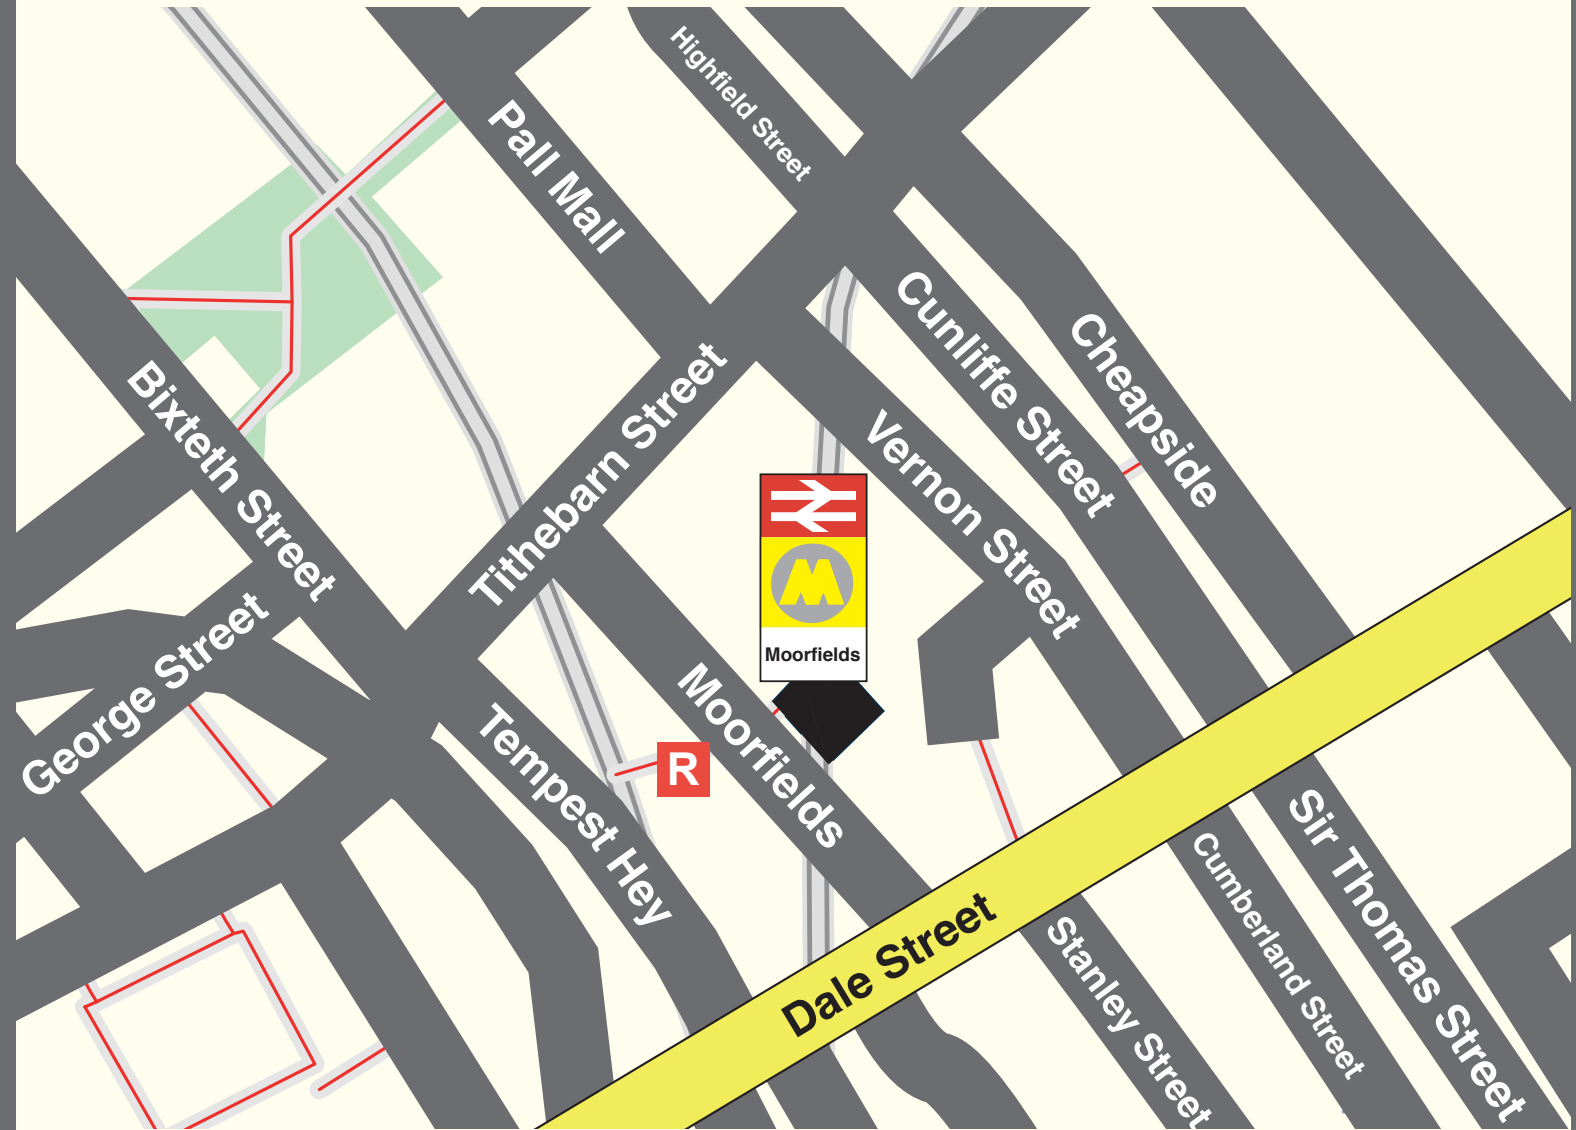

Rail Replacement Bus Stop

Moorfields

R RAIL REPLACEMENT
BUS STOP

 Merseyrail