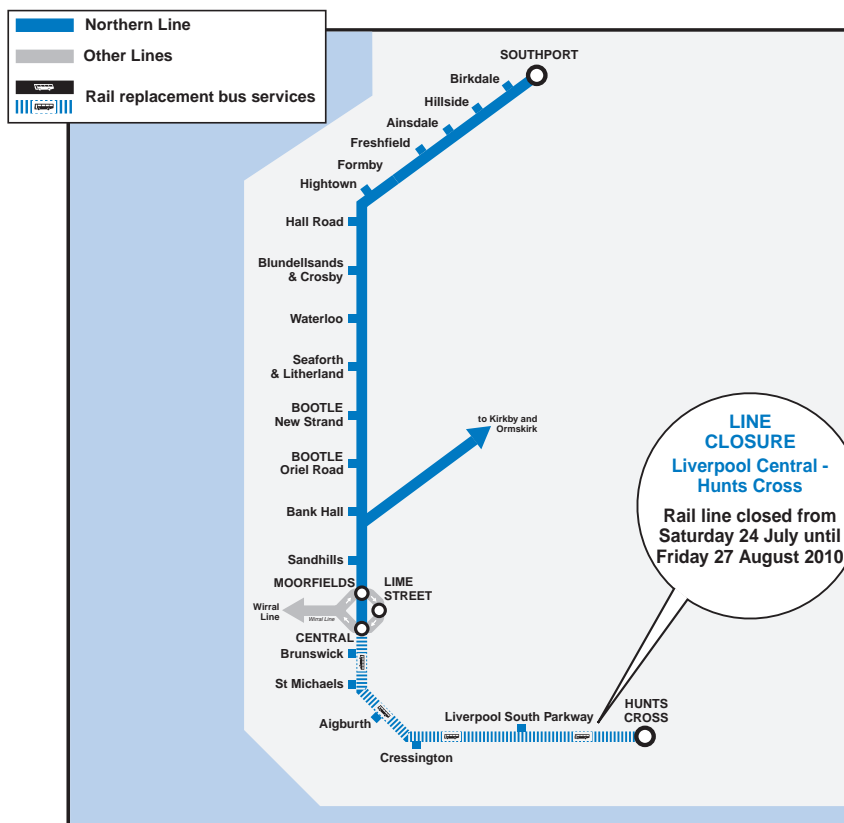

Southport - Liverpool - Hunts Cross Temporary Timetable

Saturday 24 July to Friday 27 August 2010

Information

Pages 2-3

Southport - Hunts Cross

Pages 4-5

Hunts Cross - Southport

Pages 6-8