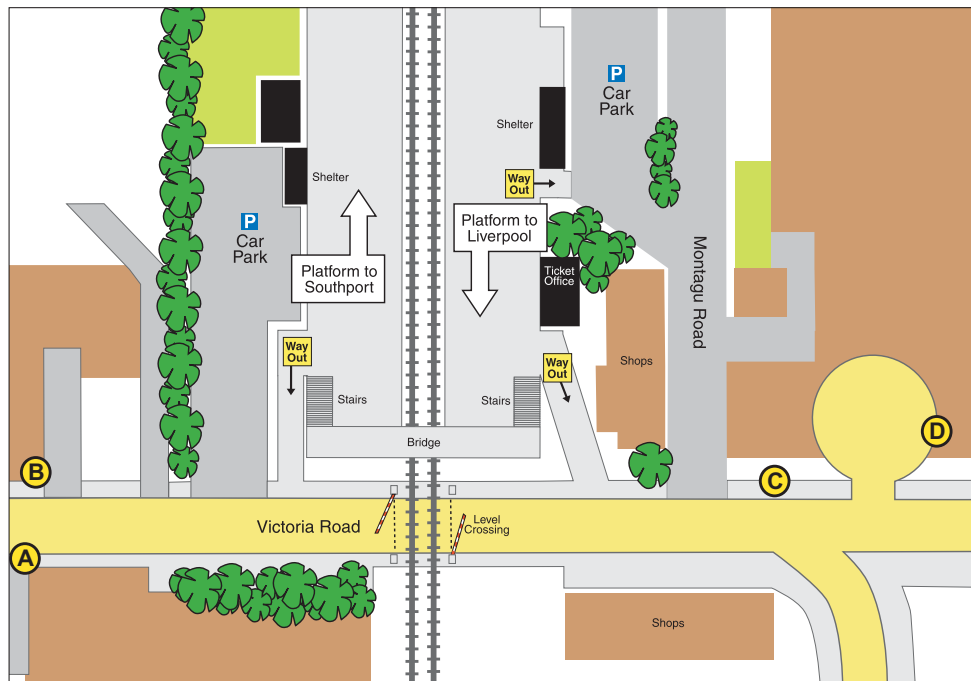

Merseytravel

Freshfield Station

Interchange Information

Formby Circulars

Monday to Saturday off-peak (0900-1600)

Minutes past each hour	Travelling to	Via	Route Number	Departure Stop
00	Formby Village	Halsall Lane	161	B
04	Formby Village	Harington Road	160	A
30	Formby Village	Freshfield Road	160	B
34	Formby Village	Harington Road	161	A
49	Formby Village	Ryeground Lane	162	D

Monday to Saturday peak (0700-0900 and 1600-1900)

Minutes past each hour	Travelling to	Via	Route Number	Departure Stop
00	Formby Village	Halsall Lane	164	B
04	Alt Road	Harington Road	164	A
30	Formby Village	Halsall Lane	164	B
34	Alt Road	Harington Road	164	A
49	Formby Village	Ryeground Lane	162	D

Sundays

Minutes past each hour	Travelling to	Via	Route Number	Departure Stop
08 (1008 - 1708)	Formby Village	Harington Road/ Duke Street	165	A
31 (1031 - 1731)	Formby Village	Ryeground Lane/ Watchyard Lane	165	D

Freshfield Interchange Map

Monday to Saturday	164	164	164	164	160	161	160	161	160	161	164	164	164	164	164	164
Freshfield Station stop A	0704	0734	0804	0834	0904	0934	04	34	1504	1534	1604	1634	1704	1734	1804	1834
Birch Green (for Nature Reserve)	0705	0735	0805	0835	0906	0936	06	36	1506	1536	1605	1635	1705	1735	1805	1835
Woodlands Primary School	0707	0737	0807	0837	0908	0938	08	38	1508	1538	1607	1637	1707	1737	1807	1837
Formby Station stop A	0709	0739	0809	0839	0910	0940	10	40	1510	1540	1609	1639	1709	1739	1809	1839
Formby Village Chapel Lane	-	-	-	-	0913	0943	13	43	1513	1543	-	-	-	-	-	-
Alt Road, Romsey Avenue	0716	0746	0816	0846	0919	0949	19	49	1519	1549	1616	1646	1716	1746	1816	1846
Formby Village Sumner Road	0719	0749	0819	0849	0922	0952	22	52	1522	1552	1619	1649	1719	1749	1819	1849
Formby Station stop C	0723	0753	0823	0853	-	-	-	-	-	-	1623	1653	1723	1753	1823	1853
Formby Station stop B	0725	0755	0825	0855	0925	0955	25	55	1525	1555	1625	1655	1725	1755	1825	1855
Woodlands Primary School	0727	0757	0827	0857	0927	0957	27	57	1527	1557	1627	1657	1727	1757	1827	1857
Squirrel Green (for Nature Reserve)	0729	0759	0829	0859	0929	0959	29	59	1529	1559	1629	1659	1729	1759	1829	1859
Freshfield Station stop B	0730	0800	0830	0900	0930	1000	30	00	1530	1600	1630	1700	1730	1800	1830	1900
Formby Village Sumner Road	0733	0803	0833	0903	0933	1003	33	03	1533	1603	1633	1703	1733	1803	1833	1903

Monday to Saturday	162	162	162	
Freshfield Station stop D	0749	then at these	49	1849
Freshfield Primary Sch, Watchyard Lane	0756	minutes past	56	until 1856
Formby Town Centre Car Park	0759	each hour	59	1859

Sundays	165	165	165	
Freshfield Station stop D	1008		08	1708
Formby Station stop A	1013	then at	13	1713
Formby Village Sumner Road	1016	these	16	1716
Alt Road, Romsey Avenue	1020	minutes	20	1720
Formby Village Sumner Road	1023	past	23	1723
Formby Station stop B	1026	each	26	1726
Freshfield Station stop D	1031	hour	31	1731
Deansgate Lane, Southport Road	1035		35	1735
Formby Village Sumner Road	1039		39	1739

Other buses from Stop A

To: CROSSSENS	ARRIVA	
Via: Formby Village, Church Road, Liverpool Road, Ainsdale, Heathfield Road, Bentham's Way, Southport Hospital, Haig Avenue, Virginia Street, Lord Street, Queens Road, Churchtown, Marshside Road, Elswick Road, Fylde Road		
MONDAY TO FRIDAY	SATURDAY	SUNDAY
7.08am THEN EVERY HOUR AT 08 MINUTES PAST EACH HOUR UNTIL 6.08pm	6.32am THEN EVERY HOUR AT 02 32 MINUTES PAST EACH HOUR UNTIL 6.02pm	NO SERVICE

Help us to keep our information up to date: If you spot anything on this information that needs updating or changing then let us know by contacting publicity@merseytravel.gov.uk

FRESHFIELD STATION
INTERCHANGE INFO