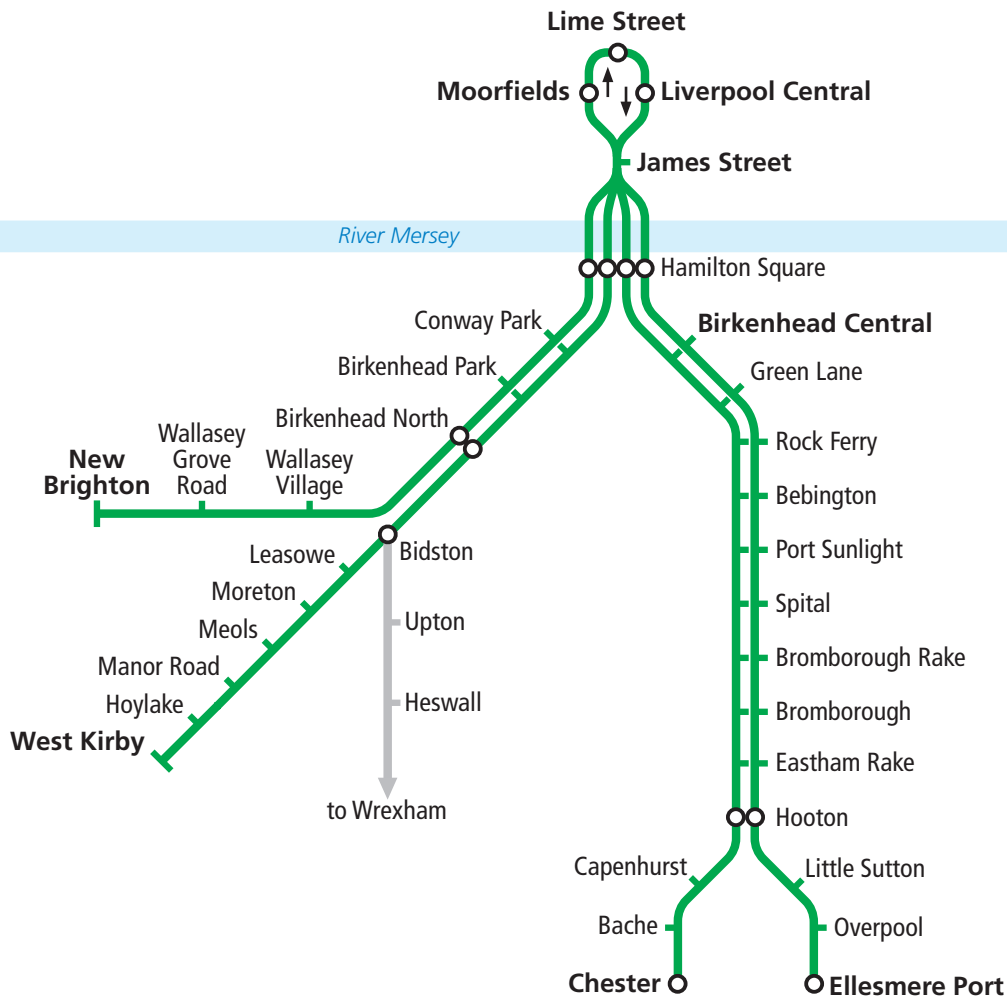

Valid from **27 December 2023**
until **1 June 2024**

Please note that only the Chester and
Ellesmere Port lines are changed

Train times

Wirral Line

Liverpool - New Brighton and West Kirby via Birkenhead

Liverpool - Ellesmere Port and Chester via Birkenhead

Bidston - Wrexham

Timetable Index

Travelling between:

West Kirby/New Brighton via Hamilton Square to/from Liverpool
Chester/Ellesmere Port via Hamilton Square to/from Liverpool
Bidston to/from Wrexham

Pages

Or plan your rail journey at: <https://ojp.nationalrail.co.uk>
 THIS LEAFLET IS AVAILABLE IN ALTERNATIVE FORMATS ON REQUEST.

Showing all trains from **West Kirby and New Brighton to Birkenhead and Liverpool**
 Additional trains run between **Hamilton Square and Liverpool**