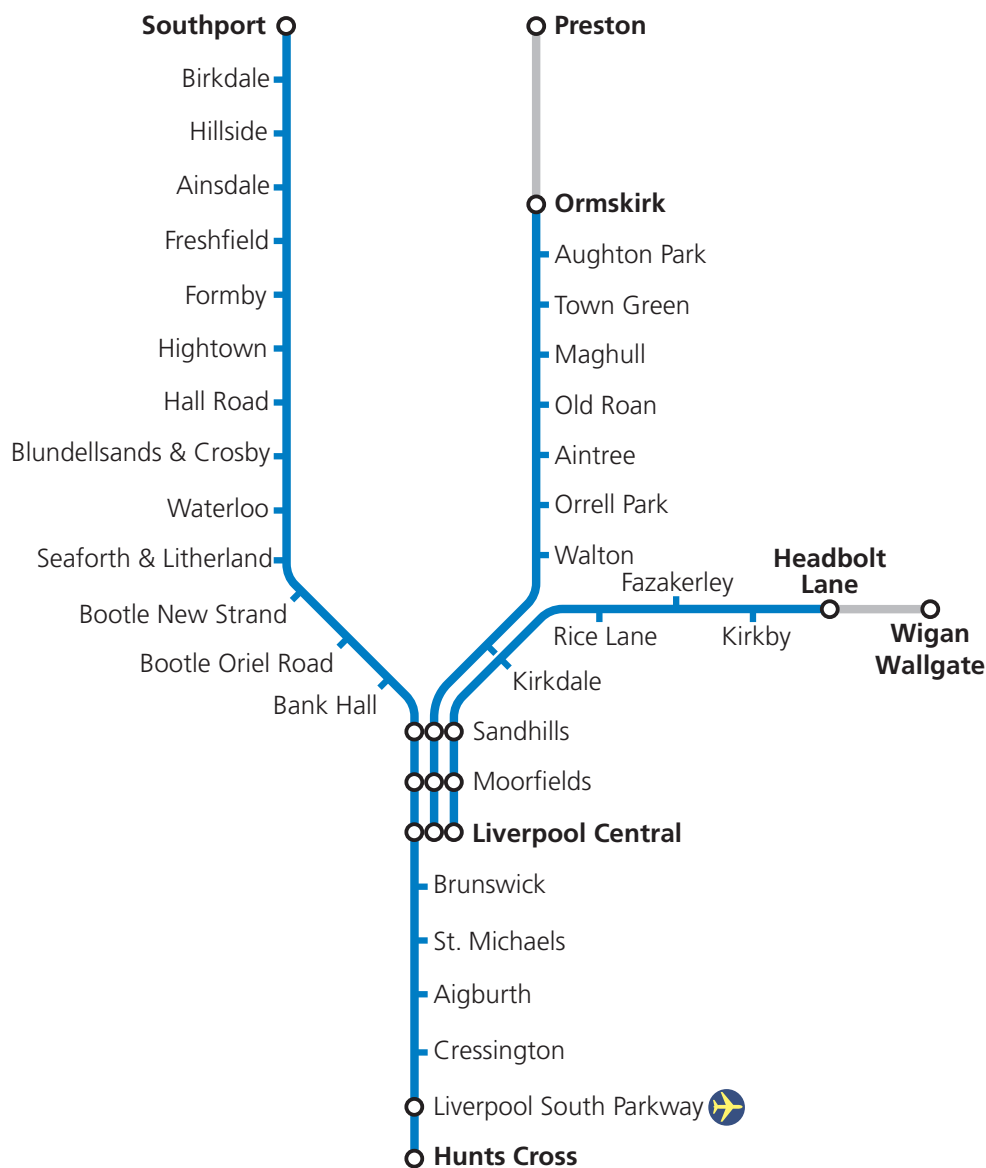

Liverpool - Headbolt Lane or Ormskirk

Ormskirk – Preston

Headbolt Lane - Wigan - Manchester Victoria

Timetable Index

Travelling between:

Hunts Cross to Southport via Liverpool

Ormskirk and Headbolt Lane to Liverpool

Liverpool to Ormskirk *with connections to Preston*

Liverpool to Headbolt Lane *with connections to Wigan and Manchester Victoria*

Pages

3 - 9

10 - 18

19 - 20

21 - 24

This timetable has been produced by Merseytravel. We've done our best to make sure that all the information is correct, but please remember that changes can be made at short notice. You can check the latest information using the contact details below: