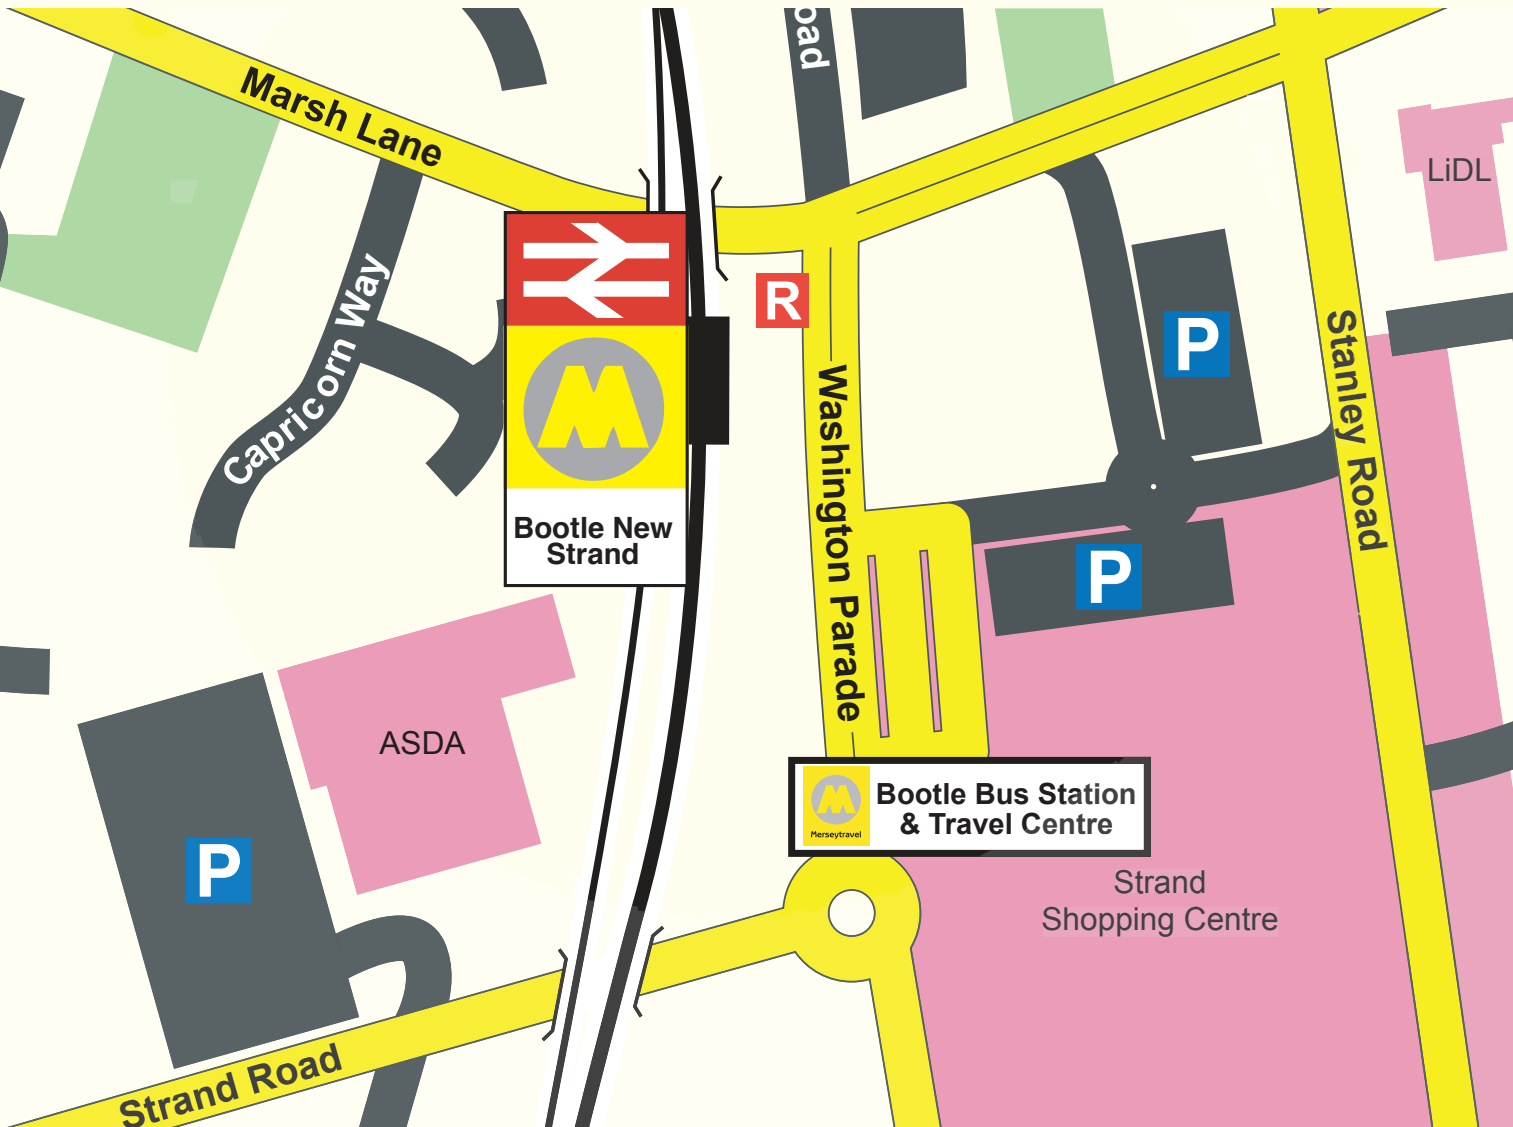

# Rail Replacement Bus Stop

## Bootle New Strand

**R** RAIL REPLACEMENT  
BUS STOP

 **Merseyrail**