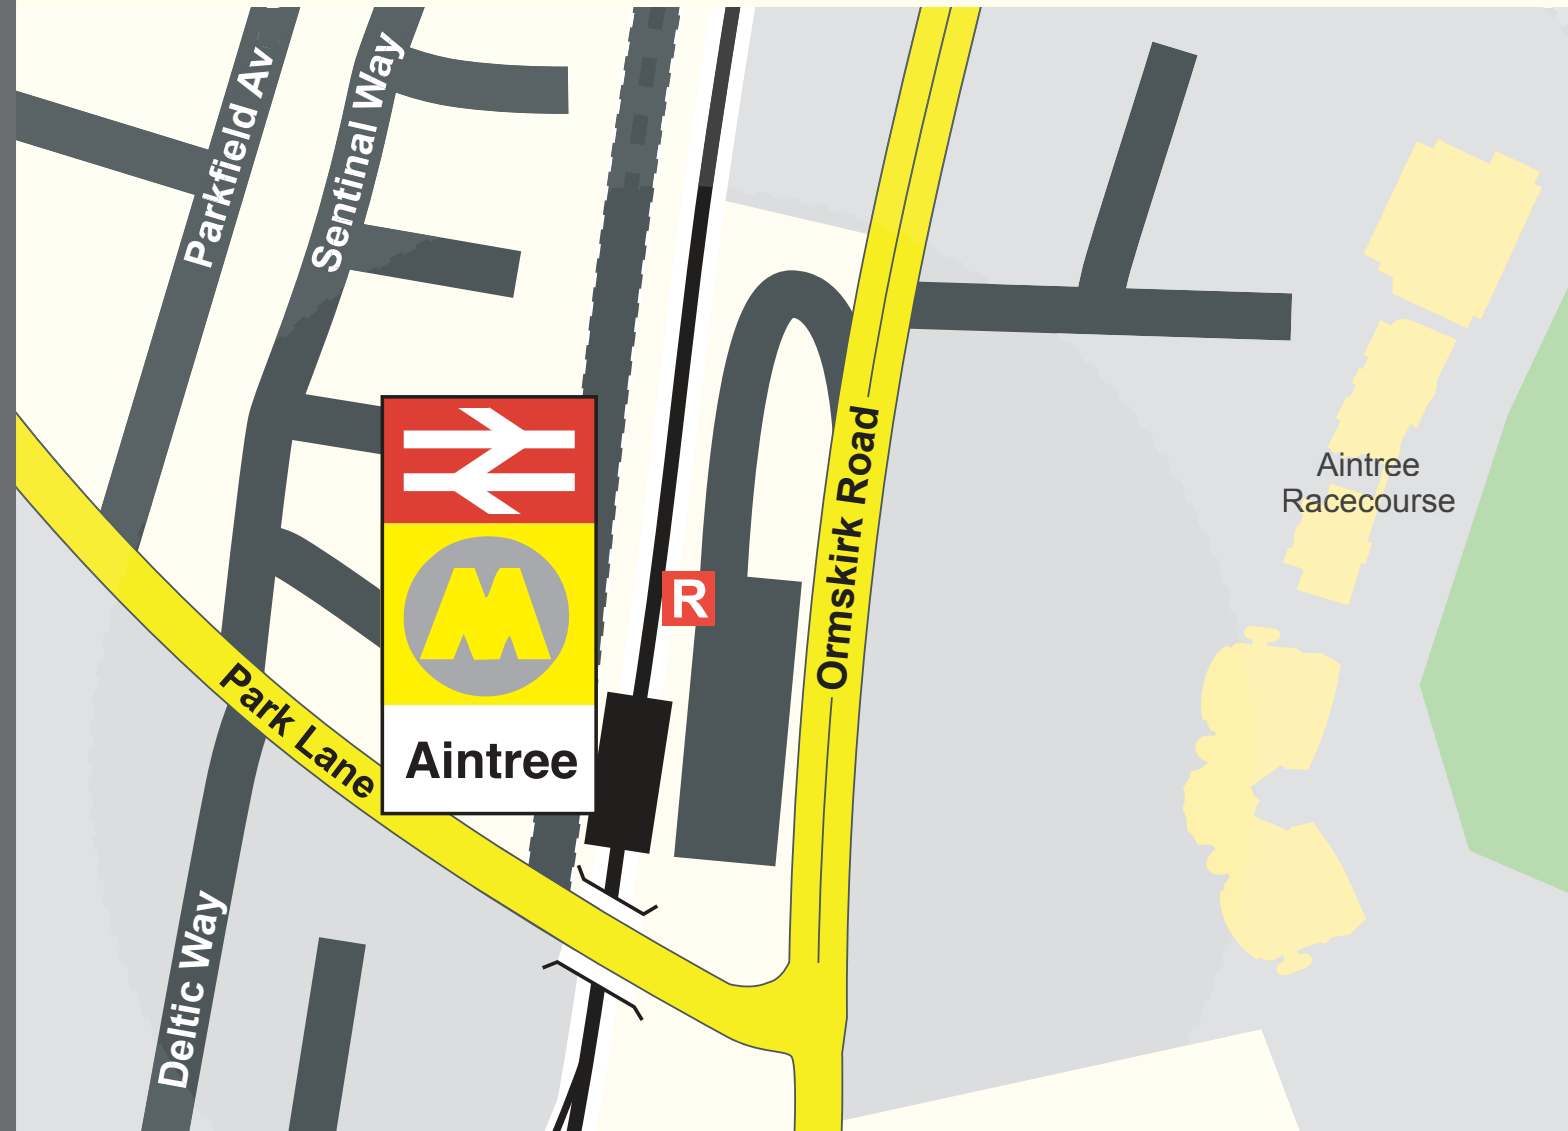

Rail Replacement Bus Stop

Aintree

R RAIL REPLACEMENT
BUS STOP

M Merseyrail